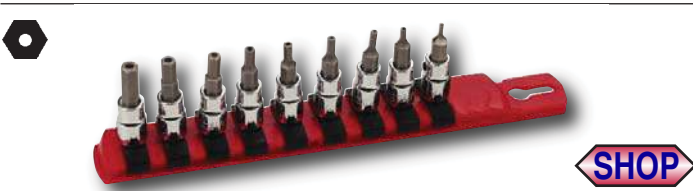

Wiha Socket Sets On Molded Rails

SHOP

713 91 10 pc. Hex Inch Socket Set
1/4" Square drive replaceable bit socket. Bits CVM tool steel. OAL 1.5"
Item No.
713 91 lbs. Set includes the following:
.48 1/16, 5/64, 3/32, 7/64, 1/8
9/64, 5/32, 3/16, 7/32, 1/4"

SHOP

713 93 5 pc. Hex Inch Socket Set
3/8" Square Drive Replaceable Bit Socket. 1/4" Bits CVM tool steel.
Item No.
713 93 lbs. Set includes the following:
.54 Hex Inch: 1/8, 3/16, 1/4,
5/16, 3/8"

SHOP

713 92 8 pc. Hex Inch Socket Set
3/8" Square Drive Replaceable Bit Socket. 1/4" Bits CVM tool steel. OAL 1.65"
Item No.
713 92 lbs. Set includes the following:
.78 1/8, 9/64, 5/32, 3/16, 7/32,
1/4, 5/16, 3/8"

SHOP

719 99 9 pc. Tamper Resistant Hex Inch Socket Set
3/8" Square Drive Replaceable Bit Socket. 1/4" Bits CVM tool steel.
Item No.
719 99 lbs. Set includes the following:
.83 Tamper Resistant Hex Inch: 5/64, 3/32, 7/64,
1/8, 9/64, 5/32, 3/16, 7/32, 1/4"

SHOP

719 96 9 pc. Hex Metric Socket Set
1/4" & 3/8" Square Drive Replaceable Bit Socket. 1/4" Bits CVM tool steel. OAL 1.65"
Item No.
719 96 lbs. Set includes the following:
.65 1/4": 1.5, 2.0, 2.5, 3.0, 4.0mm
3/8": 5.0, 6.0, 8.0, 10.0mm