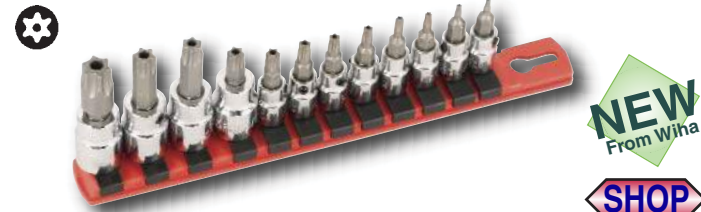

763 99 12 pc. Tamper Resistant TORX® Socket Set 1/4" & 3/8" Square Drive Replaceable Bit Socket. 1/4" & 5/16" Bits CVM tool steel.

Item No.	lbs.	Set includes the following:
763 99	.77	1/4": T7s, T8s, T10s, T15s, T20s, T25s, T27s, T30s, T40s 5/16": T45s, T50s, T55s

[SHOP](#)