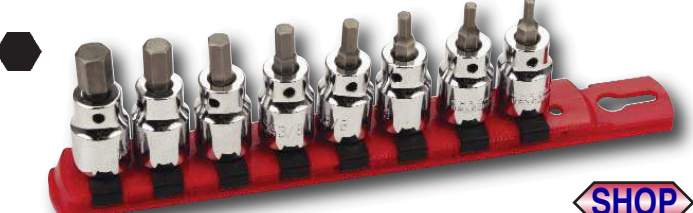

Wiha Socket Sets On Molded Rails

SHOP

713 91 10 pc. Hex Inch Socket Set
1/4" Square drive replaceable bit socket. Bits CVM tool steel. OAL 1.5"
Item No.
713 91 lbs. Set includes the following:
.48 1/16, 5/64, 3/32, 7/64, 1/8
9/64, 5/32, 3/16, 7/32, 1/4"

SHOP

713 93 5 pc. Hex Inch Socket Set
3/8" Square Drive Replaceable Bit Socket. 1/4" Bits CVM tool steel.
Item No.
713 93 lbs. Set includes the following:
.54 Hex Inch: 1/8, 3/16, 1/4,
5/16, 3/8"

SHOP

713 92 8 pc. Hex Inch Socket Set
3/8" Square Drive Replaceable Bit Socket. 1/4" Bits CVM tool steel. OAL 1.65"
Item No.
713 92 lbs. Set includes the following:
.78 1/8, 9/64, 5/32, 3/16, 7/32,
1/4, 5/16, 3/8"

SHOP

719 99 9 pc. Tamper Resistant Hex Inch Socket Set
3/8" Square Drive Replaceable Bit Socket. 1/4" Bits CVM tool steel.
Item No.
719 99 lbs. Set includes the following:
.83 Tamper Resistant Hex Inch: 5/64, 3/32, 7/64,
1/8, 9/64, 5/32, 3/16, 7/32, 1/4"

SHOP

719 96 9 pc. Hex Metric Socket Set
1/4" & 3/8" Square Drive Replaceable Bit Socket. 1/4" Bits CVM tool steel. OAL 1.65"
Item No.
719 96 lbs. Set includes the following:
.65 1/4": 1.5, 2.0, 2.5, 3.0, 4.0mm
3/8": 5.0, 6.0, 8.0, 10.0mm