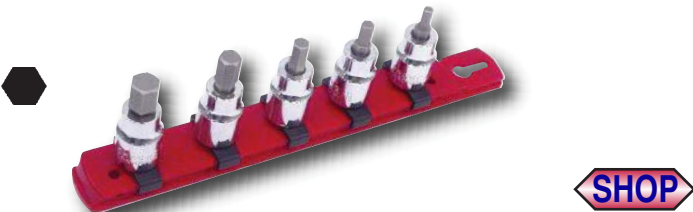

Wiha Socket Sets On Molded Rails

SHOP

713 91 10 pc. Hex Inch Socket Set
1/4" Square drive replaceable bit socket. Bits CVM tool steel. OAL 1.5"
Item No.
713 91 lbs. Set includes the following:
.48 1/16, 5/64, 3/32, 7/64, 1/8
9/64, 5/32, 3/16, 7/32, 1/4"

SHOP

713 93 5 pc. Hex Inch Socket Set
3/8" Square Drive Replaceable Bit Socket. 1/4" Bits CVM tool steel.
Item No.
713 93 lbs. Set includes the following:
.54 Hex Inch: 1/8, 3/16, 1/4,
5/16, 3/8"

SHOP

713 92 8 pc. Hex Inch Socket Set
3/8" Square Drive Replaceable Bit Socket. 1/4" Bits CVM tool steel. OAL 1.65"
Item No.
713 92 lbs. Set includes the following:
.78 1/8, 9/64, 5/32, 3/16, 7/32,
1/4, 5/16, 3/8"

SHOP

719 99 9 pc. Tamper Resistant Hex Inch Socket Set
3/8" Square Drive Replaceable Bit Socket. 1/4" Bits CVM tool steel.
Item No.
719 99 lbs. Set includes the following:
.83 Tamper Resistant Hex Inch: 5/64, 3/32, 7/64,
1/8, 9/64, 5/32, 3/16, 7/32, 1/4"