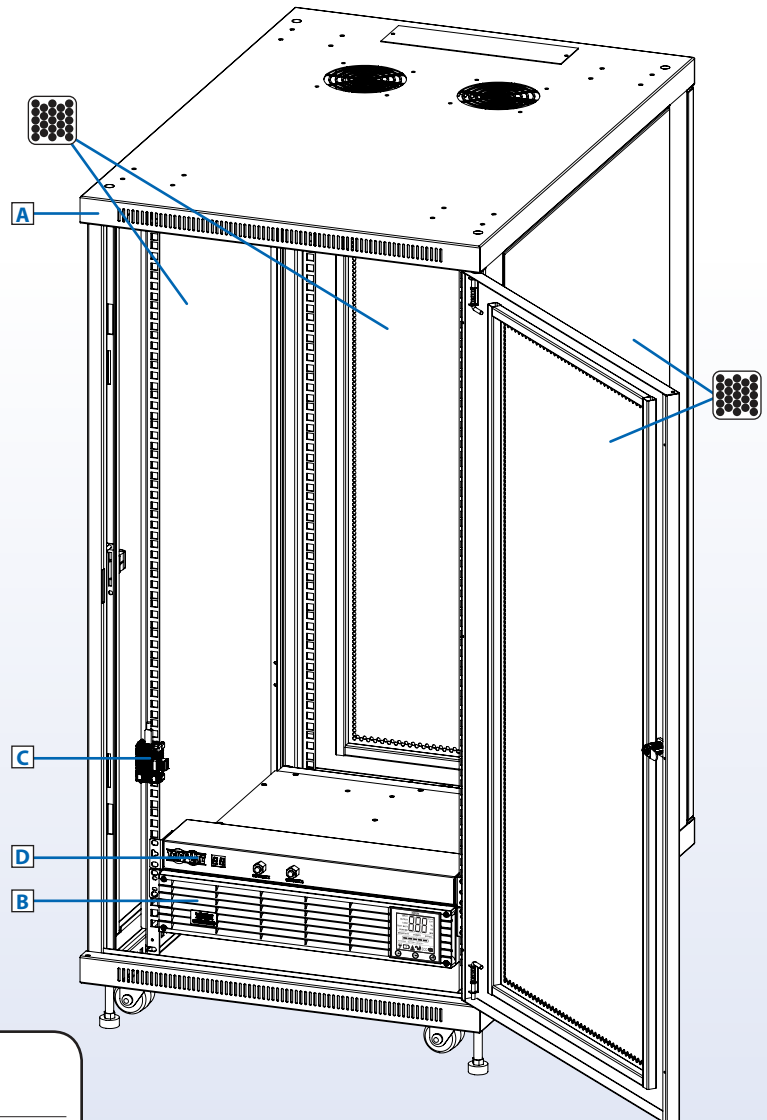

EdgeReady™ Micro Data Center

Compact Floor-Standing, 21U Usable, 3 kVA, 120V

Benefits

- Provides preconfigured IT infrastructure for edge computing servers, storage and network hardware in space-limited locations
- Integrates secure rack space, reliable power distribution, expandable battery backup, remote management and passive cooling
- Prevents configuration errors, reduces installation time, decreases field costs and standardizes edge computing infrastructure
- Ships three business days from receipt of order, after design, assembly and testing by experts in a controlled environment

Included Hardware

- A** SR24UB Compact Rack Enclosure (Standard Width)
- B** SMART3000RMLN SmartPro® UPS System with Pre-Installed WEBCARDLX Network Management Card
- C** E2MTHDI Environmental Sensor (Temperature/Humidity/Digital Inputs)
- D** PDUMH30 Metered PDU

Also includes (21) 1U blanking panels with toolless mounting. Assembled/tested unit includes reinforced shock pallet and loading ramps for stable shipment and reshipment with installed IT equipment. Kit version includes major components ready for final assembly on-site.

See Next Page for Customization Options

Specifications

Model (Kit)	MDK1F21UPX00000
Model (Assembled/Tested)	MDA1F21UPX00000
Output Power Capacity	3 kVA/2.88 kW/24A Max
Rack Space	24U Total; 21U Usable
Weight Capacity	1000 lb. (453 kg) Total; 791 lb. (359 kg) Usable
Maximum Device Depth	32.5 in. (826 mm)
Site Power Requirements	120V, 30A, 60 Hz
Site Outlet Required	NEMA L5-30R
UPS Type	Line-Interactive with Sine Wave Output
Runtime (50%/100% Load)	10/3 min. (Expandable)
High-Availability Features	Automatic Voltage Regulation (AVR); Battery Backup; Hot-Swappable Batteries
Usable Outlets (UPS + PDU)	(20) NEMA 5-15/20R
Dimensions (Assembled)	45.6 x 23.63 x 33.5 in. (1158 x 600 x 851 mm)
Weight (Assembled)	209 lb. (95 kg)
Warranty*	2-Year Limited Warranty (Extendable)