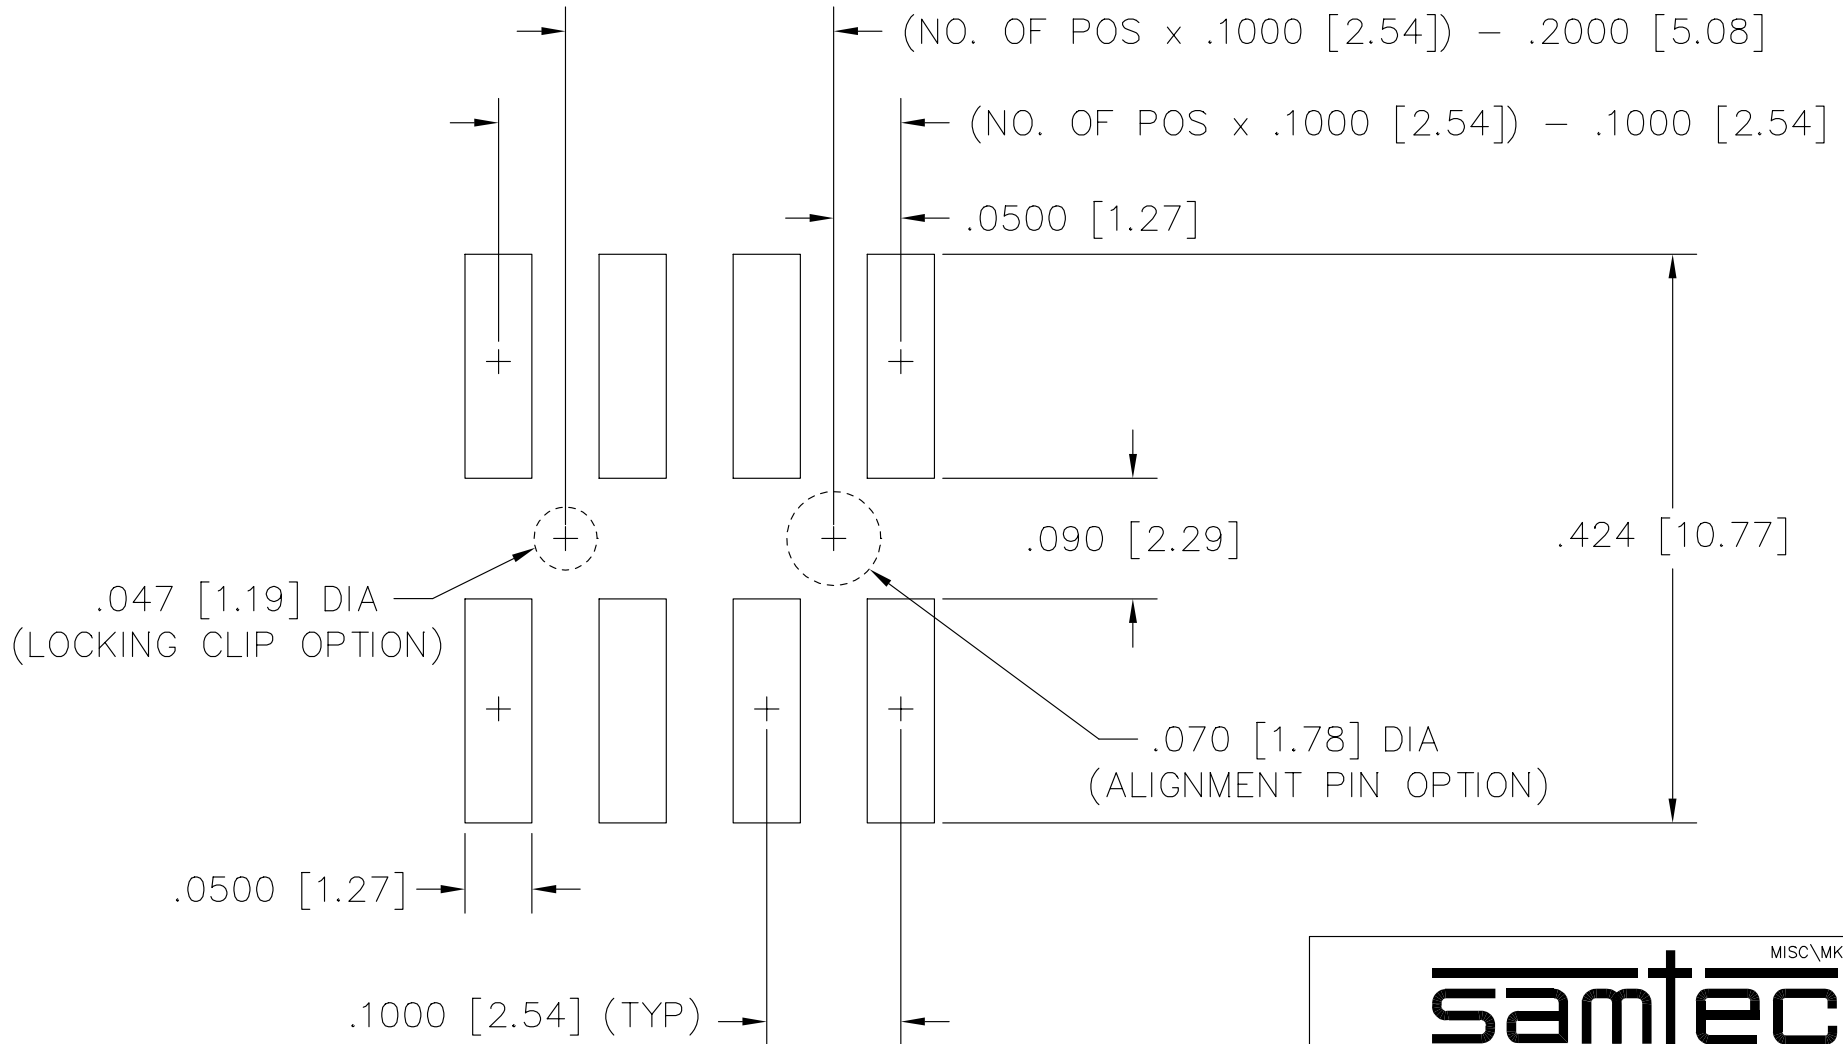

RECOMMENDED P.C. BOARD LAYOUT FOR TSSH-DV OPTION (DOUBLE-VERTICAL)

REV. A

MISC\MKTG\FOOTPRNT\
TSSH-DV

samtec

520 PARK EAST BLVD. NEW ALBANY, INDIANA 47150
PHONE (812) 944-6733 P.O. BOX 1147

PLOT SCALE: 1 = .1