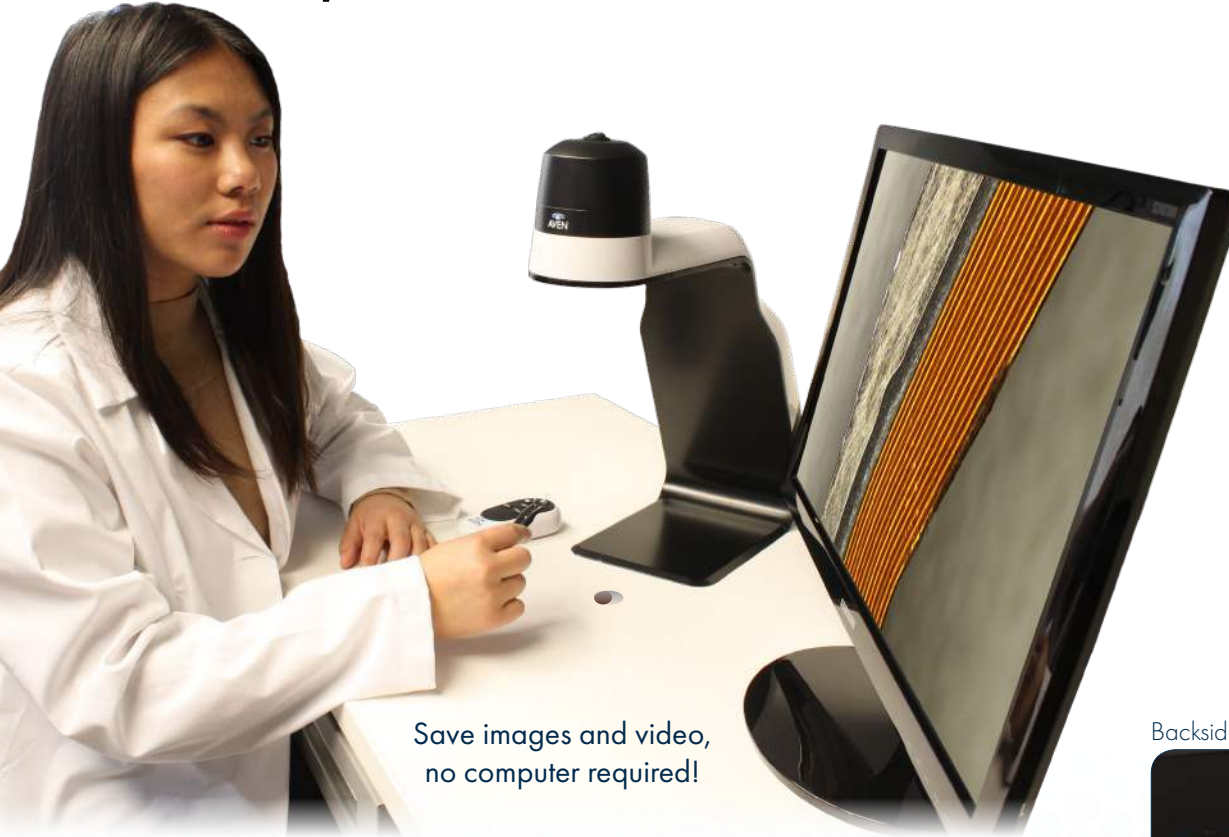

SharpVue® PLUS

Capture Images to USB Drive	30x Optical	DisplayPort & USB Outputs	Includes Imaging Software
No PC Required	Up to 300x Digital	1080p High-Res Imaging	Annotate & Measure

Save images and video, no computer required!

Cutting-Edge Technology Meets Comfortable Viewing

Aven's SharpVue Plus combines cutting-edge technology with comfort and ease of use. The SharpVue Plus has carried over all the popular features of the original SharpVue system, such as the attractive compact design and its fixed 9-inch working distance. This new model also retains the dual USB/DisplayPort outputs to connect to either a PC or an HD monitor. The SharpVue Plus's revamped camera offers improved image quality at up to 30x magnification, with a DisplayPort output that provides a real-time 1080p HD video image with little-to-no lag time. While users can still utilize the SharpVue's software for image and video capture, the SharpVue Plus now features a USB port for saving images to a USB drive, no computer required.

Features:

- 30x optical, up to 300x digital magnification
- DisplayPort and USB output
- Built-in LEDs with On/Off switch
- Fixed 9-inch working distance
- Auto focus camera
- Includes remote control for on-screen settings