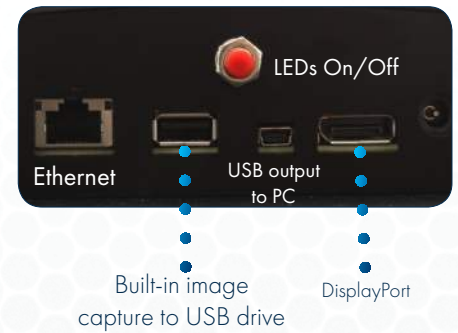

Features:

- 30x optical, up to 300x digital magnification
- DisplayPort and USB output
- Built-in LEDs with On/Off switch
- Fixed 9-inch working distance
- Auto focus camera
- Includes remote control for on-screen settings

Backside