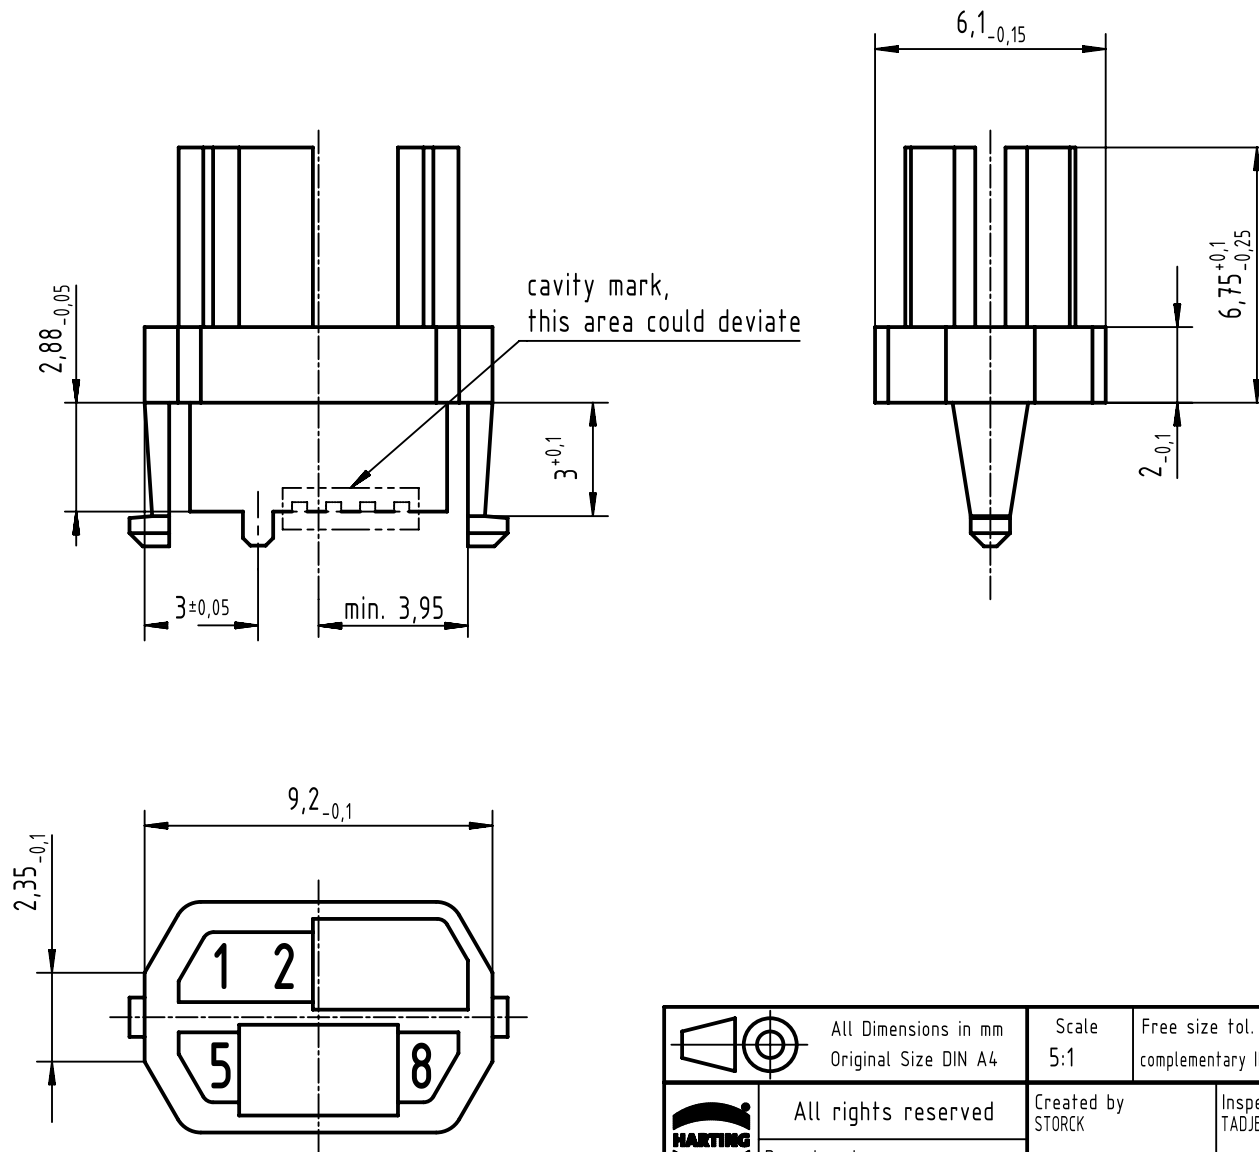

colour: RAL 7015 (slate grey)

	All Dimensions in mm Original Size DIN A4		Scale 5:1	Free size tol. complementary IEC 61076-4-101	Ref. Sub.		
		All rights reserved Department EL PD	Created by STORCK	Inspected by TADJE	Standardisation HOFFMANN	Date 2018-11-12	State Final Release
HARTING Electronics GmbH D-32339 Espelkamp		Title har-bus HM coding key (code-no. 1258) for female conn.			Doc-Key / ECM-Nr. 100075021/UGD/001/D 500000143134		
		Type TB	Number 17790000022			Rev. D	Page 1/1