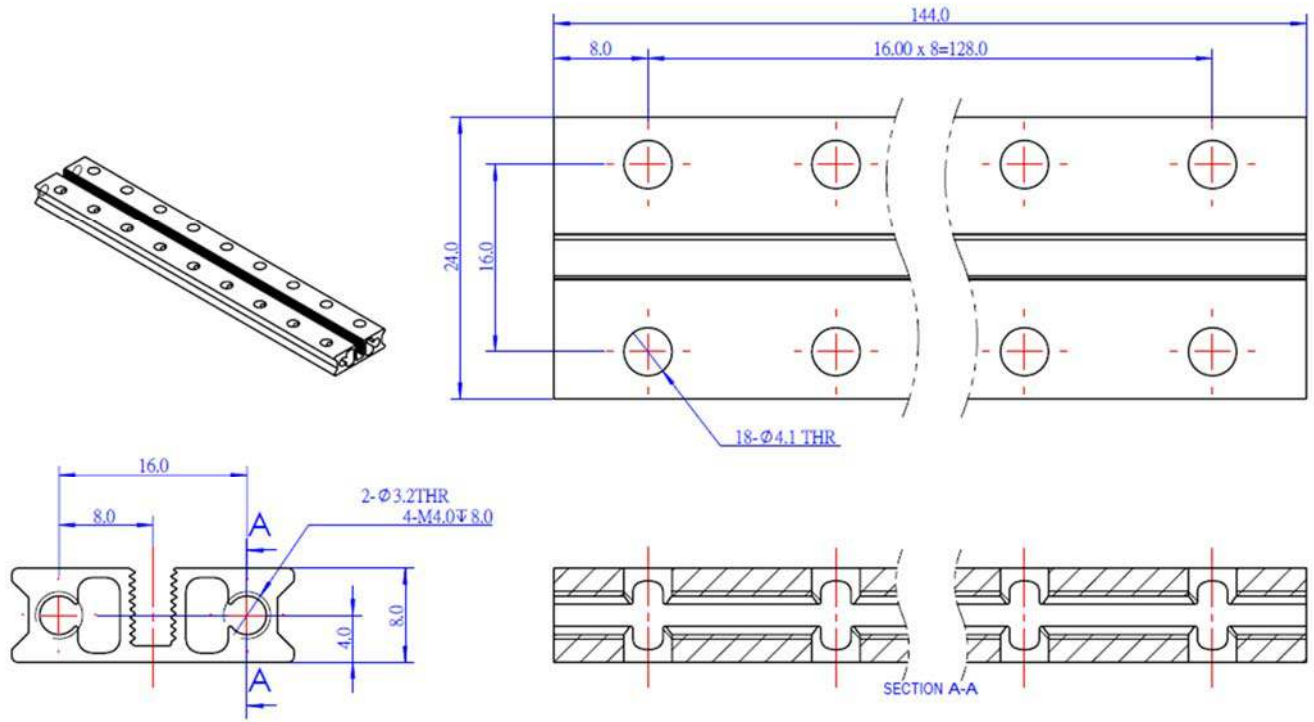

### What Is Slide Beam0824-144?

Slide Beam0824-144 is a frequently-used mechanical part of Makeblock platform, and also compatibles with most Makeblock mechanical components. There are various mounting holes and a threaded slot on the plane of this beam which allow you to assemble on other structures easily.

### Features

- ? Made from heavy-duty 6061 aluminum extrusion
- ? With holes on 16mm increments, and M4 threaded holes on both ends
- ? Cross-section area 8x24mm, length 144mm
- ? High wear resistance and high intensity
- ? Strong rigidity

# Size Charts

## Specifications

SKU	60034
Product Name	Slide Beam0824-144-Blue (Pair)
Length	144mm
Cross-section Area	8 x 24mm
Gross Weight	64g (2.26oz)
Package Content (Quantity x Part Name)	2x Slide Beam0824-144

<https://store.makeblock.com/slide-beam0824-144-blue-pair/2-19-19>