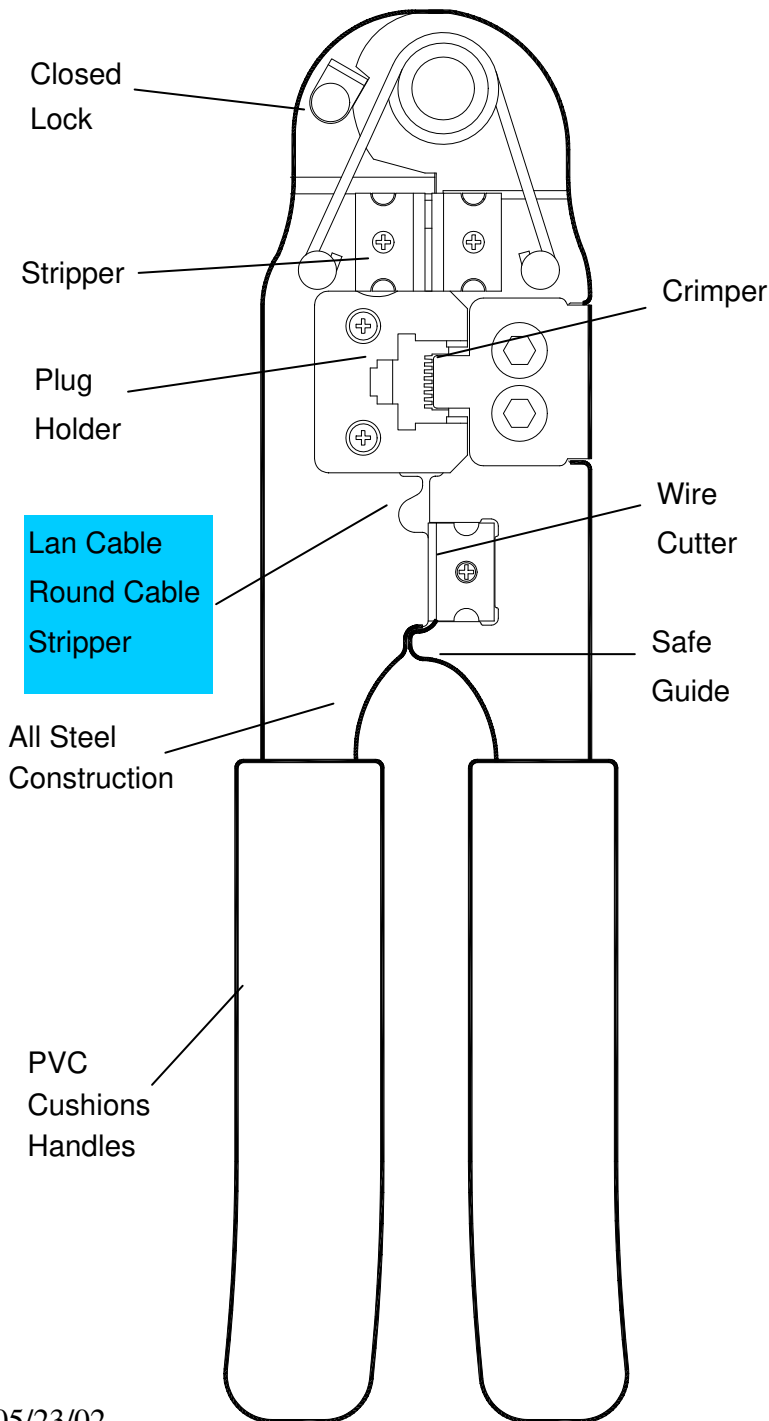

DL-1004/1006/1008/1010

MODULAR CUTS-STRIPS-CRIMPS TOOL

**EXTRA USE FOR STRIPPING
LAN CABLE & ROUND CABLE**

Specification:

- **Item No:** DL-1004 (4P4C&4P2C)
DL-1006 (6P6C/RJ-12)
(6P4C/RJ-11)
(6P2C)
DL-1008 (8P8C/RJ-45)
DL-1010 (10P10C)

- * **Length:** 8" (203+/-3mm)
- * **Material:** 3.2mm Low Carbon Steel
- * **Hardness:** HR30N 55-65
- * **Finished:** Black oxide finished.