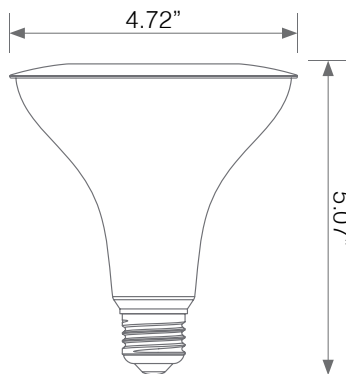

LED PAR38 LAMP

Model No. EP38-12W5000cec-2

LED **EP38-12W5000cec-2** delivers superior brightness, valuable energy savings, long lasting performance and true color perception. These PAR38 LED spot bulbs are ideal for task lighting due to its uniform soft white light (3000K) and replace conventional 100 Watt incandescent light bulbs. Enjoy features such as: Instant on, dimming options, energy efficient, 90+CRI, and damp rated.

100W
REPLACEMENT

12W
12 Watts

3000K
Soft White

2 PACK
Twin Pack

90+ CRI
True COLOR
90+ CRI

Dimmable

Damp Rated

Electrical Specifications

Model No.	Input Power	Input Voltage	Lumen Output	Beam Angle	Center Beam	CCT
EP38-12W5000cec-2	12 W	120V/60Hz	1050 lm	40°	N/A	3000 K

CRI	Luminous Efficacy	Power Factor	Input Current	Base	Lamp Lifespan	Estimated Yearly Cost
90+	88 lm/W	0.9	0.1 A	E26	25,000 Hrs.	\$ 1.44

Mechanical Specifications

Rating	Operational Temperature	Inner Box QTY.	Master Box QTY.	Dimensions(in.)	UPC Code
Wet Rated	N/A	2 pcs	20 pcs	4.72"(ø) x 5.07"(H)	811174034513

Product Dimensions

Product Photometric Data