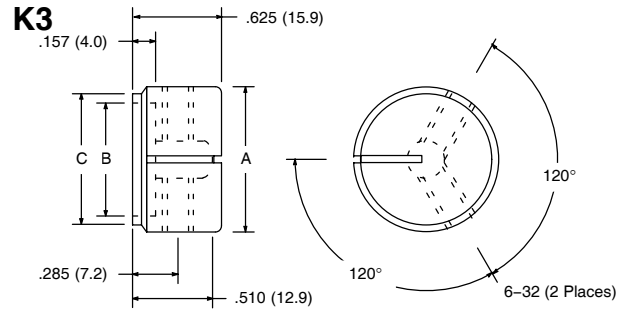

## Knob – Machined Aluminum

KILO No.	NTE Part No.	Dimensions in inches (mm)				Finish
		Diameter (A)	B	C	Shaft Dia.	
JD-50-1-6	504-0030	.500 (12.7)	.375 (9.3)	.445 (11.3)	.125 (3.2)	Clear Gloss
JD-50-2-5	504-0031	.500 (12.7)	.375 (9.3)	.445 (11.3)	.250 (6.35)	Black Gloss
JD-50-2-6	504-0032	.500 (12.7)	.375 (9.3)	.445 (11.3)	.125 (3.2)	Black Gloss
JD-50-3-5	504-0033	.500 (12.7)	.375 (9.3)	.445 (11.3)	.250 (6.35)	Clear Matte
JD-50-4-6	504-0034	.500 (12.7)	.375 (9.3)	.445 (11.3)	.125 (3.2)	Black Matte
JD-75-1-5	504-0035	.750 (19.05)	.590 (15.0)	.695 (17.7)	.250 (6.35)	Clear Gloss
JD-75-2-5	504-0036	.750 (19.05)	.590 (15.0)	.695 (17.7)	.250 (6.35)	Black Gloss
JD-75-2-6	504-0037	.750 (19.05)	.590 (15.0)	.695 (17.7)	.125 (3.2)	Black Gloss
JD-75-4-5	504-0038	.750 (19.05)	.590 (15.0)	.695 (17.7)	.250 (6.35)	Black Matte
JD-90-1-5	504-0039	.925 (23.5)	.708 (17.9)	.882 (22.4)	.250 (6.35)	Clear Gloss
JD-90-2-5	504-0040	.925 (23.5)	.708 (17.9)	.882 (22.4)	.250 (6.35)	Black Gloss
JD-90-4-5	504-0041	.925 (23.5)	.708 (17.9)	.882 (22.4)	.250 (6.35)	Black Matte
JD-90-4-6	504-0042	.925 (23.5)	.708 (17.9)	.882 (22.4)	.125 (3.2)	Black Matte