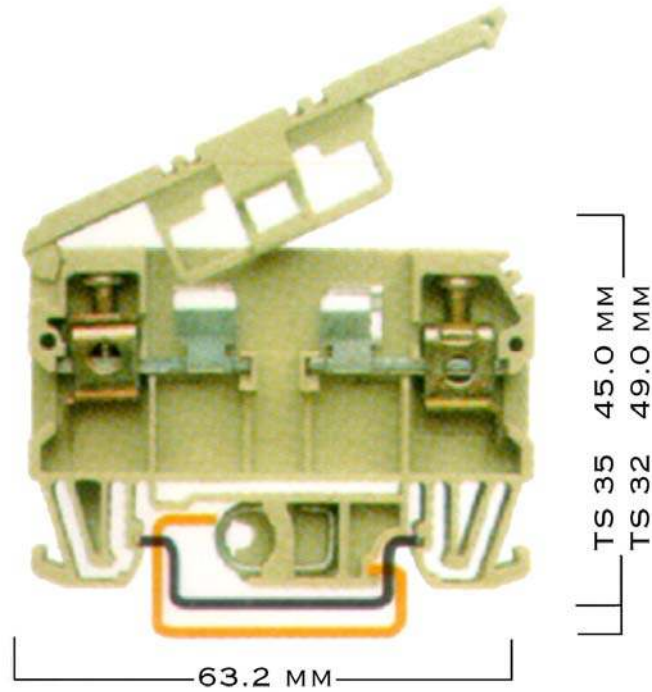

AMERICAN ELECTRICAL, INC.

INDUSTRIAL ELECTRICAL ACCESSORIES

425 SOUTHLAKE BLVD. • SUITE 9-B • RICHMOND, VA 23236 • (804) 379-2899 • FAX: (804) 379-8935

DIN RAIL MOUNTED DISCONNECT BLOCK

ASK 2 B

DESCRIPTION	AEI PART NO.	UL VOLTS V	AMPS A	WIRE SIZE AWG	WIDTH MM
DISCONNECT BLOCK	360110	300	6.3	26 ... 8	8.0
END BRACKET 	495040				8
END PLATE 	450040				1.5