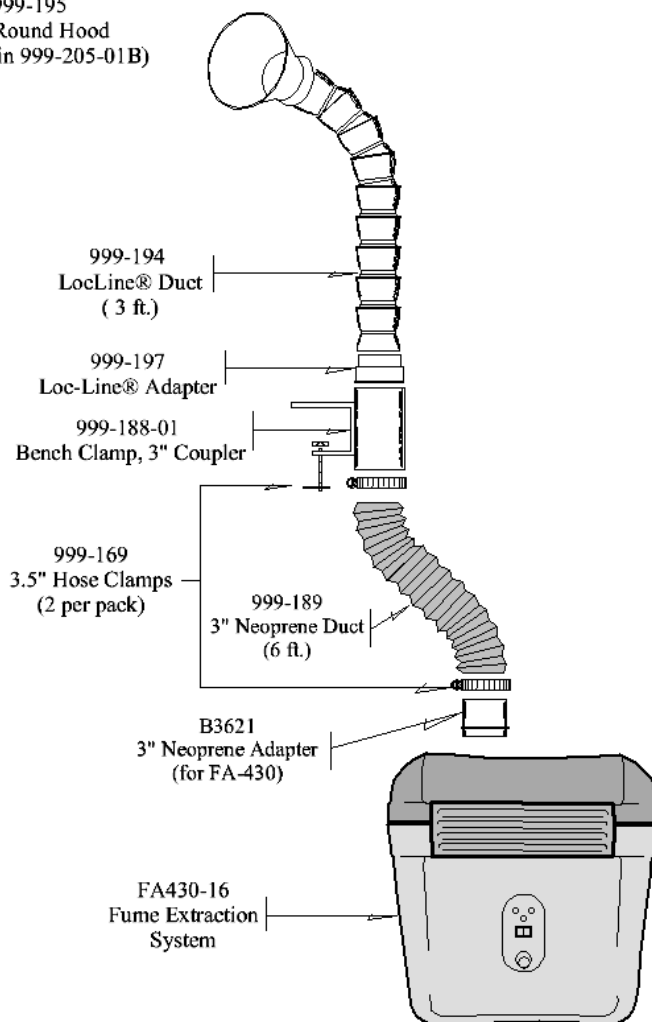

HAKKO DUCT KIT

999-205-01B
Loc-Line® Duct Kit

Assembly Instructions

999-195
4.5" Round Hood
(Included in 999-205-01B)

NOTE: Ensure the Neoprene Duct is attached to the longer side of the Neoprene Duct Adapter as measured from the flange.

Loc-Line® is a registered trademark of Lockwood Products