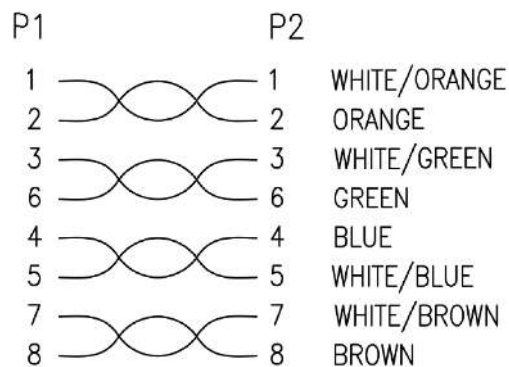

3ft Ultra Slim 28AWG UTP CAT 6A Patch Cable (Black) (E09-003B-SLIM)

Product Overview

SLIM CAT 6A UTP PATCH CABLE BLACK COLOR

- High performance slim Cat6a 28 AWG Ethernet patch cable is designed for high density environments.
- Improve airflow and cable management in tight spaces.
- 60% thinner than standard 24 AWG Cat6a cables.
- RJ45 connectors with 50-micron gold-plated contacts ensure clear transmission by eliminating signal loss due to corrosion.
- Snagless translucent clear boot is designed to protect the locking tab of the RJ45 connector when plugging and unplugging.
- 100% bare copper wires are compliant with EIA/TIA standards by UL and ETL.

T-568B

- RoHS compliant.