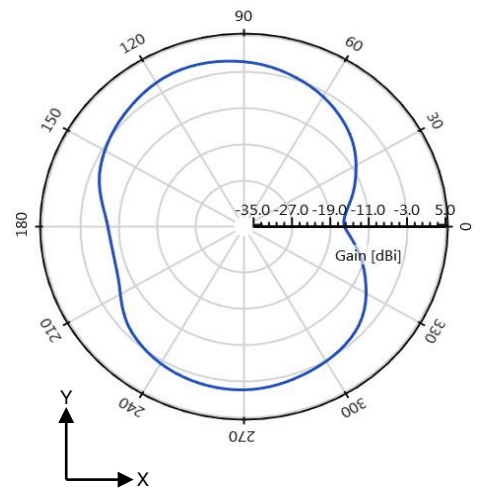

Wi-Fi 6 & Wi-Fi 6E KYOCERA AVX Embedded Antenna Specifications
KYOCERA AVX produces a wide variety of standard and custom antennas to meet user needs.

Antenna Radiation Patterns

Typical Characteristics in Free-space with 100 mm cable
Measured @ 2450, 5000 MHz