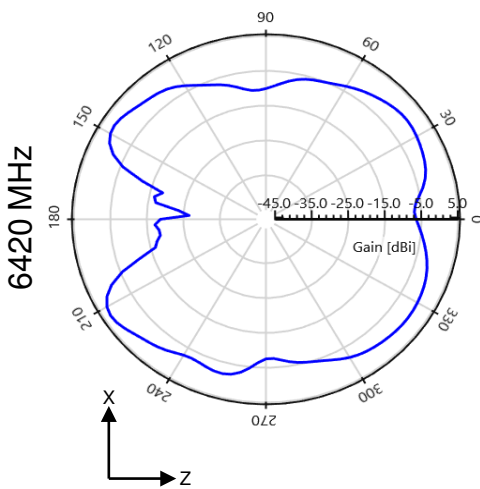

Wi-Fi 6 & Wi-Fi 6E KYOCERA AVX Embedded Antenna Specifications
KYOCERA AVX produces a wide variety of standard and custom antennas to meet user needs.

Antenna Radiation Patterns

Typical Performance in Free-space
Measured @ 6420 MHz