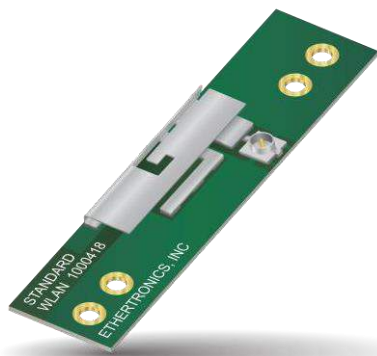

# Part No. 1000418

## WLAN BT Zigbee Wi-Fi 6E Embedded Stamped Metal Antenna

2.4 GHz, 5 GHz, 6 GHz

Supports: Wi-Fi applications, Agriculture, Wi-Fi 6E, Bluetooth, Zigbee, WLAN, Smart Home, Healthcare, Digital Signage

KYOCERA AVX WLAN antennas use specific technology in a trace configuration to provide high performance. This antenna has unique features enabling limited range RF tuning. KYOCERA AVX antennas requires a smaller design keep-out area, carry lower program development risk which yields a quicker time-to-market, without sacrificing RF performance.

### Wi-Fi / Wi-Fi 6E Stamp Metal Embedded Antenna

2.400 – 2.485 GHz

5.150 – 5.825 GHz

5.925 – 7.125 GHz