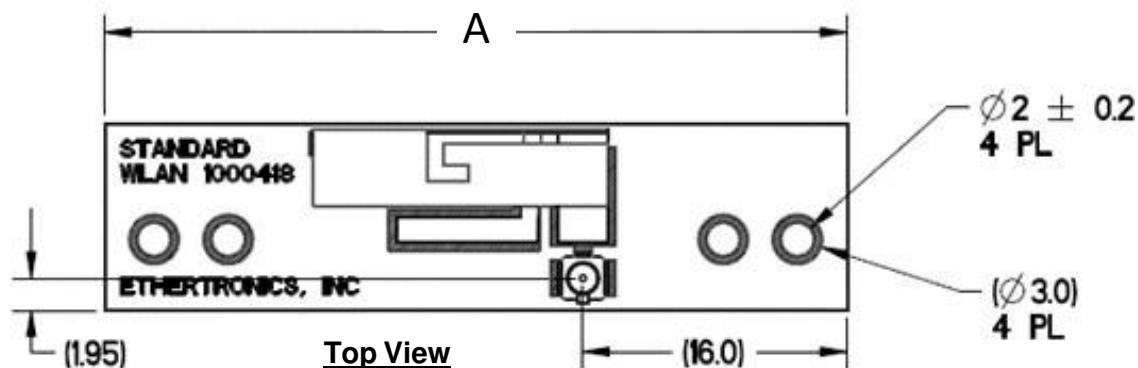

Wi-Fi 6 & Wi-Fi 6E KYOCERA AVX Embedded Antenna Specifications
KYOCERA AVX produces a wide variety of standard and custom antennas to meet user needs.

Mechanical Dimensions

Typical antenna dimensions measured in mm.
Dimensions in ( ) parenthesis are Reference Only.

Part Number	A	B	C
1000418	(45.0)	(11.3)	(5.1)