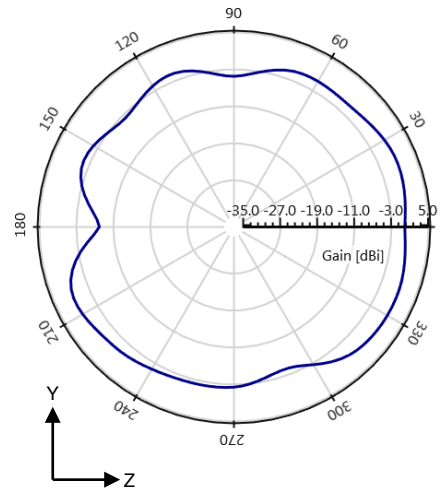

Wi-Fi 6 & Wi-Fi 6E KYOCERA AVX Embedded Antenna Specifications
KYOCERA AVX produces a wide variety of standard and custom antennas to meet user needs.

Antenna Radiation Patterns

Typical Characteristics in Free-space with 100 mm cable
Measured @ 2450, 5000 MHz