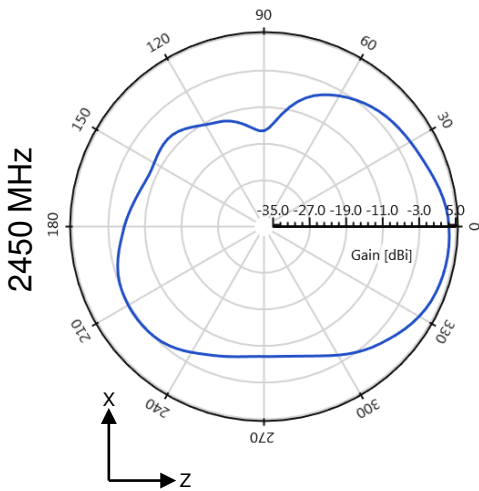

### Mechanical Specifications & Ordering Part Number

Ordering Part Number	1000418
Size (mm)	45.0 x 11.3 x 5.1
Weight (grams)	1.6
Operating Temperature	-40°C to +85°C
Storage Conditions	Temperature 20°C - 25°C, Humidity 20% - 75%
Mounting	(Apply with Plastic Screw) Non-Metallic Surface: Mount antenna directly Metallic Surface: > 12 mm air gap
Connectors	U.FL compatible receptacle on the PCB
Cable Length	Cables sold separately, please contact KYOCERA AVX
Packing	Tray

**Wi-Fi 6 & Wi-Fi 6E KYOCERA AVX Embedded Antenna Specifications**  
 KYOCERA AVX produces a wide variety of standard and custom antennas to meet user needs.

**VSWR, Efficiency and Peak Gain Plots**

Typical Characteristics in Free-space with 100 mm cable

Wi-Fi 6 & Wi-Fi 6E KYOCERA AVX Embedded Antenna Specifications  
 KYOCERA AVX produces a wide variety of standard and custom antennas to meet user needs.

Antenna Radiation Patterns

Typical Characteristics in Free-space with 100 mm cable  
 Measured @ 2450, 5000 MHz