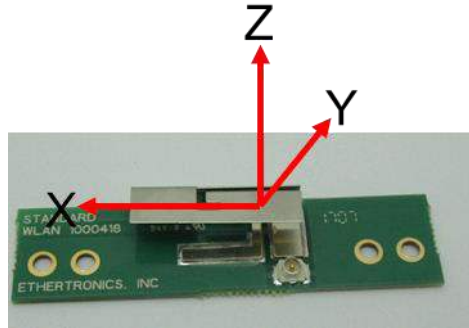

Wi-Fi 6 & Wi-Fi 6E KYOCERA AVX Embedded Antenna Specifications
KYOCERA AVX produces a wide variety of standard and custom antennas to meet user needs.

Antenna Radiation Patterns

Typical Performance in Free-space
Measured @ 6420 MHz