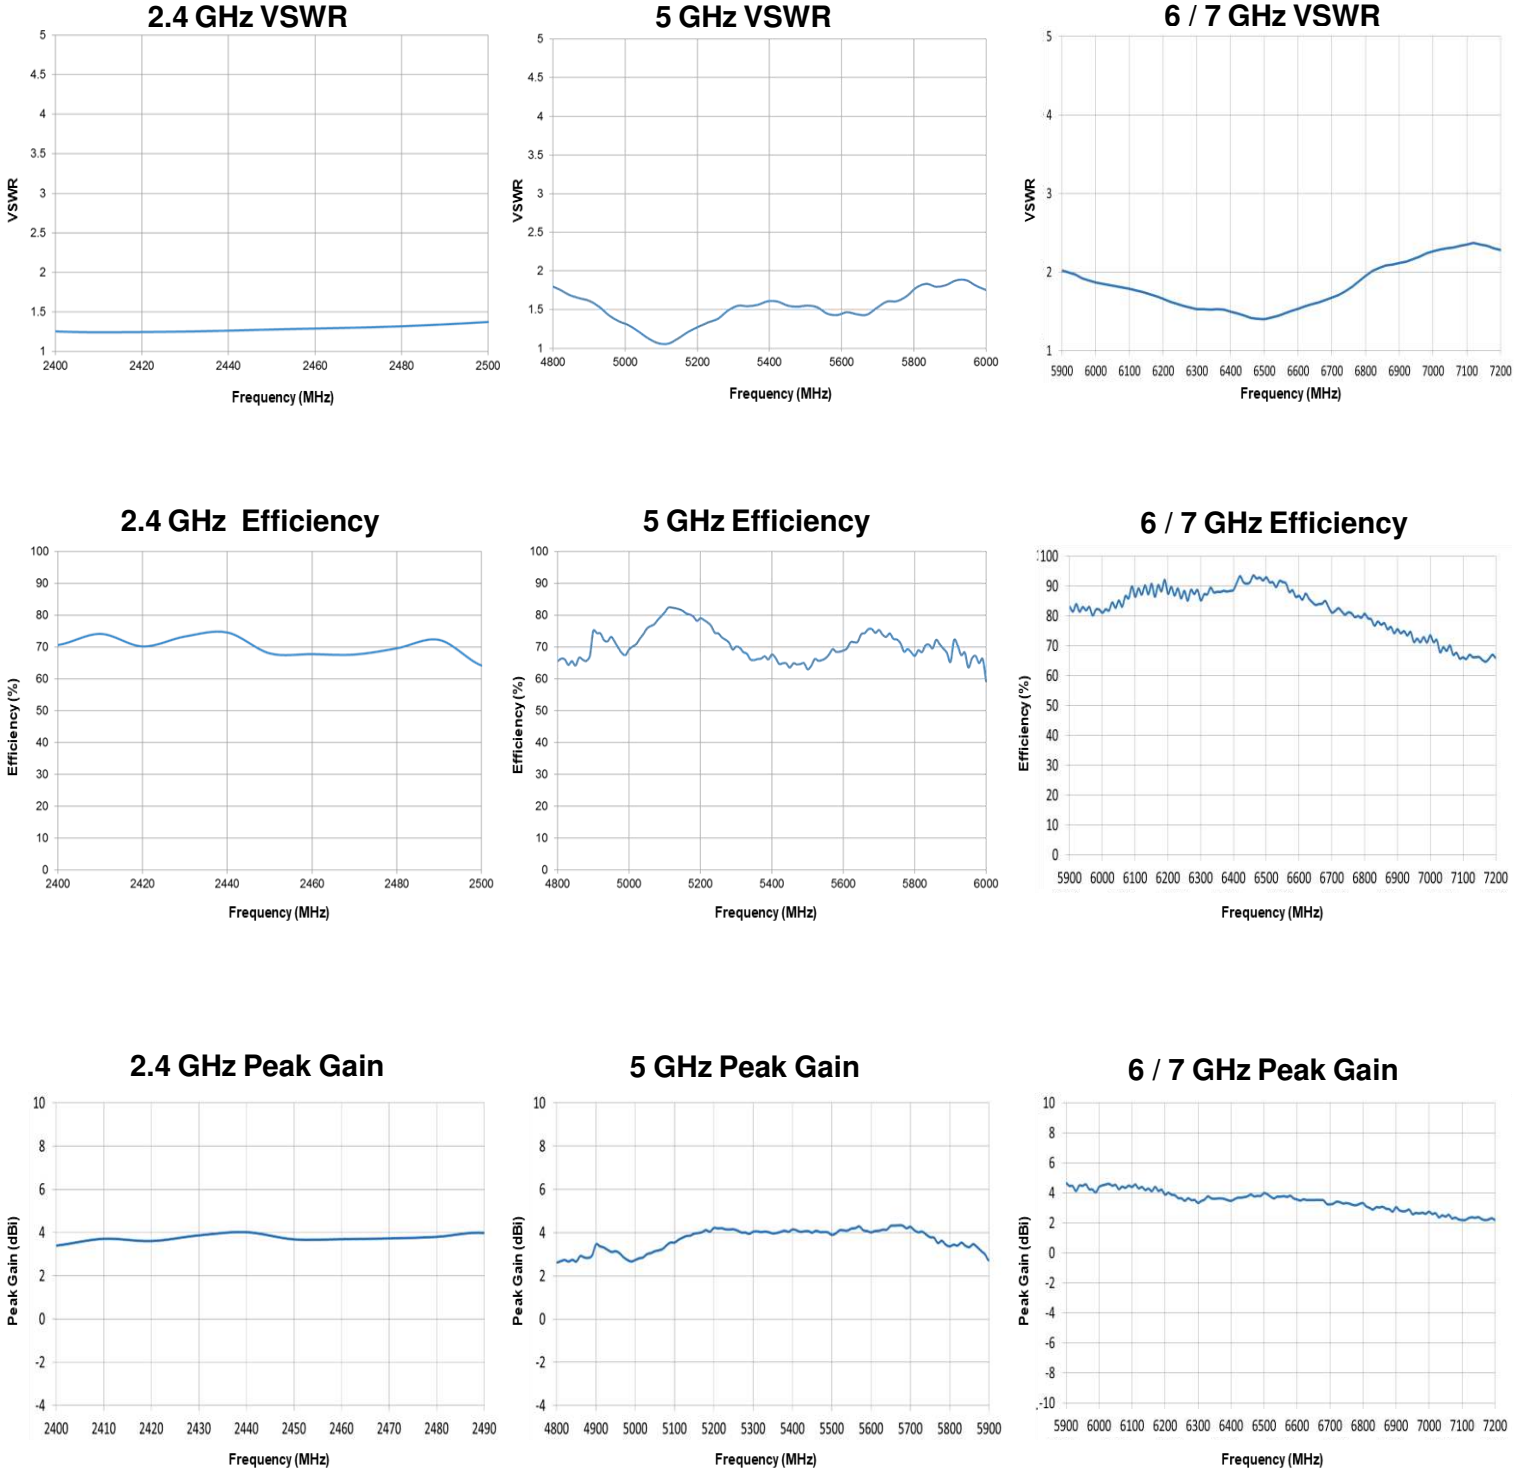

Wi-Fi 6 & Wi-Fi 6E KYOCERA AVX Embedded Antenna Specifications
KYOCERA AVX produces a wide variety of standard and custom antennas to meet user needs.

VSWR, Efficiency and Peak Gain Plots

Typical Characteristics in Free-space with 100 mm cable