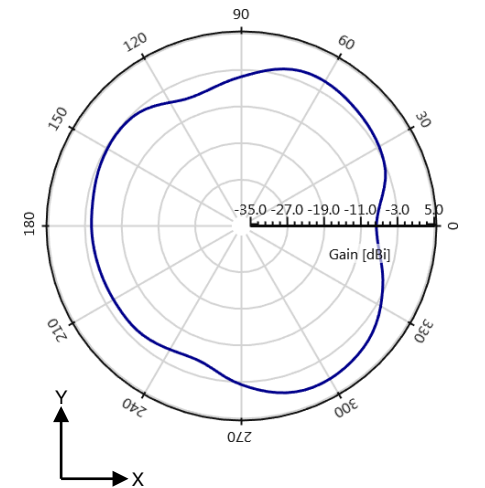

Wi-Fi 6 & Wi-Fi 6E KYOCERA AVX Embedded Antenna Specifications
KYOCERA AVX produces a wide variety of standard and custom antennas to meet user needs.

Antenna Radiation Patterns

Typical Characteristics in Free-space with 100 mm cable
Measured @ 2450, 5000 MHz