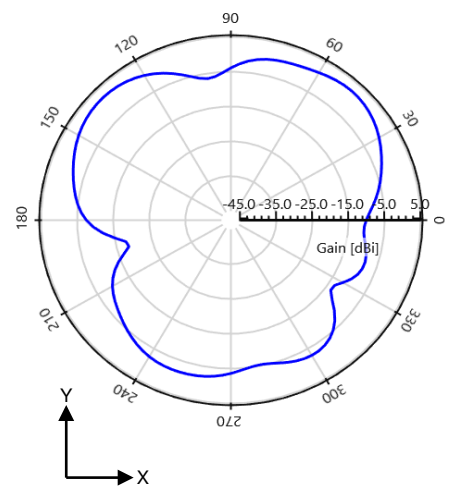

Wi-Fi 6 & Wi-Fi 6E KYOCERA AVX Embedded Antenna Specifications
KYOCERA AVX produces a wide variety of standard and custom antennas to meet user needs.

Antenna Radiation Patterns

Typical Performance in Free-space
Measured @ 6420 MHz