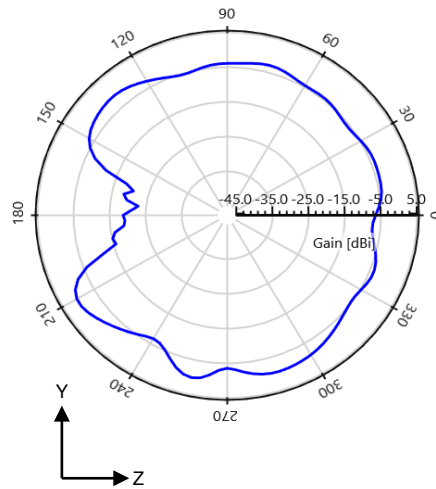

Wi-Fi 6 & Wi-Fi 6E KYOCERA AVX Embedded Antenna Specifications
KYOCERA AVX produces a wide variety of standard and custom antennas to meet user needs.

Antenna Radiation Patterns

Typical Performance in Free-space
Measured @ 6420 MHz