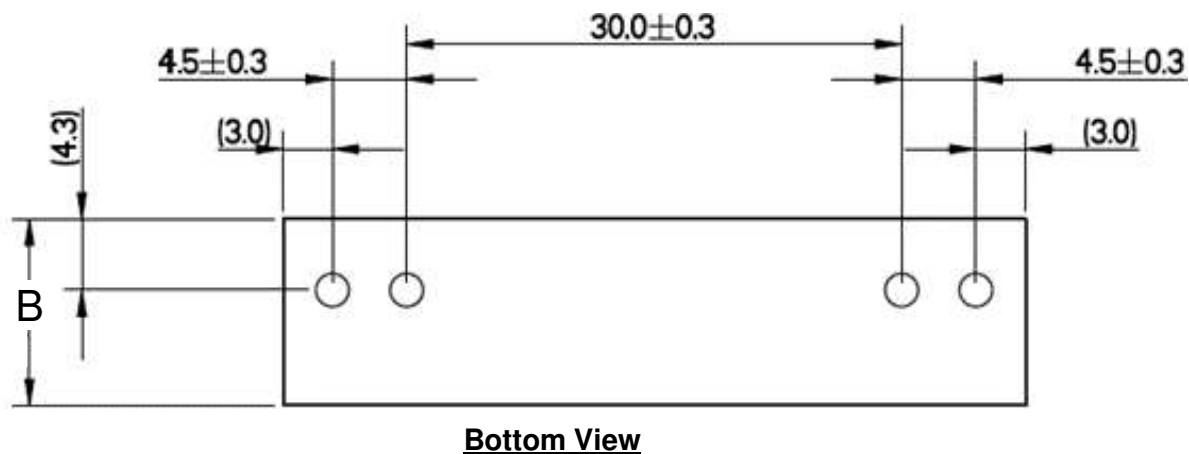

Wi-Fi 6 & Wi-Fi 6E KYOCERA AVX Embedded Antenna Specifications
KYOCERA AVX produces a wide variety of standard and custom antennas to meet user needs.

Mechanical Dimensions

Typical antenna dimensions measured in mm.
Dimensions in ( ) parenthesis are Reference Only.

Part Number	A	B	C
1000418	(45.0)	(11.3)	(5.1)