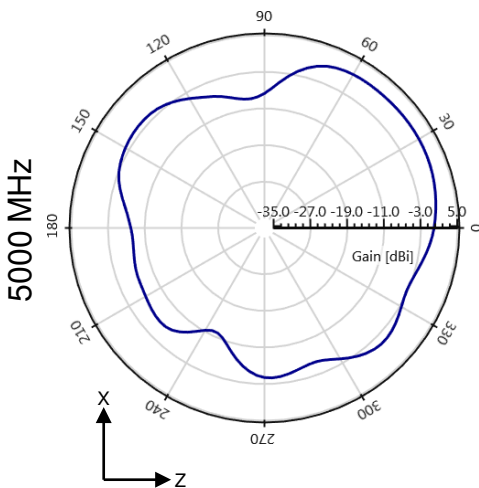

**Wi-Fi 6 & Wi-Fi 6E KYOCERA AVX Embedded Antenna Specifications**  
 KYOCERA AVX produces a wide variety of standard and custom antennas to meet user needs.

**VSWR, Efficiency and Peak Gain Plots**

Typical Characteristics in Free-space with 100 mm cable

Wi-Fi 6 & Wi-Fi 6E KYOCERA AVX Embedded Antenna Specifications  
 KYOCERA AVX produces a wide variety of standard and custom antennas to meet user needs.

Antenna Radiation Patterns

Typical Characteristics in Free-space with 100 mm cable  
 Measured @ 2450, 5000 MHz