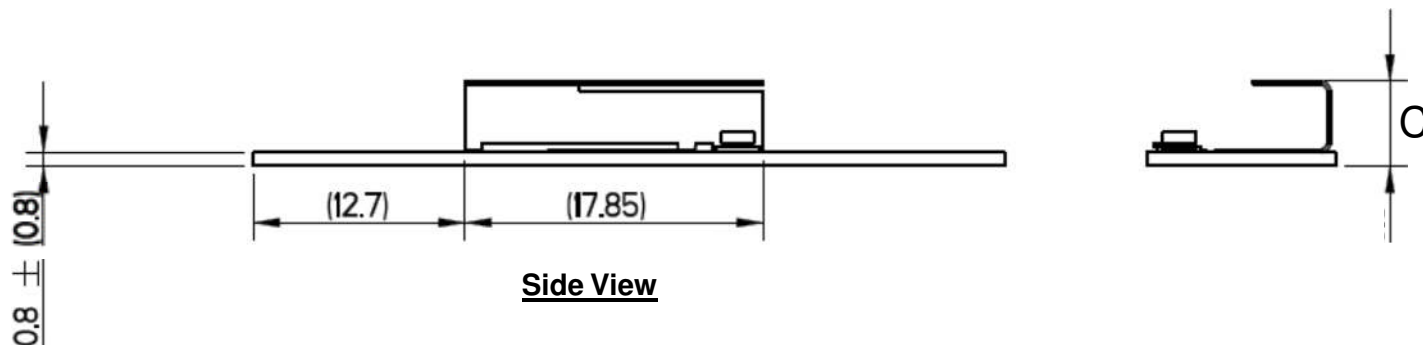

Wi-Fi 6 & Wi-Fi 6E KYOCERA AVX Embedded Antenna Specifications
KYOCERA AVX produces a wide variety of standard and custom antennas to meet user needs.

Mechanical Dimensions

Typical antenna dimensions measured in mm.
Dimensions in ( ) parenthesis are Reference Only.

Part Number	A	B	C
1000418	(45.0)	(11.3)	(5.1)