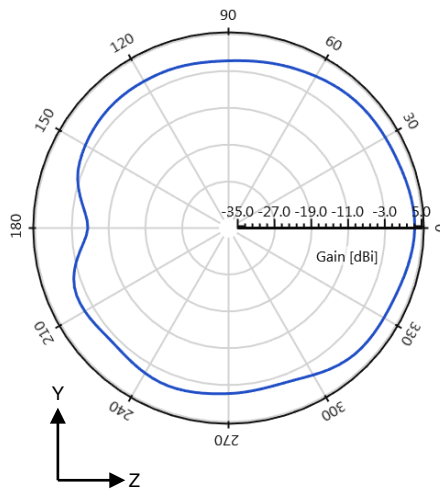

Wi-Fi 6 & Wi-Fi 6E KYOCERA AVX Embedded Antenna Specifications
KYOCERA AVX produces a wide variety of standard and custom antennas to meet user needs.

Antenna Radiation Patterns

Typical Characteristics in Free-space with 100 mm cable
Measured @ 2450, 5000 MHz