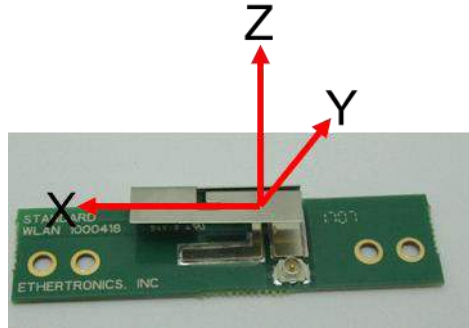

### Mechanical Specifications & Ordering Part Number

Ordering Part Number	1000418
Size (mm)	45.0 x 11.3 x 5.1
Weight (grams)	1.6
Operating Temperature	-40°C to +85°C
Storage Conditions	Temperature 20°C - 25°C, Humidity 20% - 75%
Mounting	(Apply with Plastic Screw) Non-Metallic Surface: Mount antenna directly Metallic Surface: > 12 mm air gap
Connectors	U.FL compatible receptacle on the PCB
Cable Length	Cables sold separately, please contact KYOCERA AVX
Packing	Tray

**Wi-Fi 6 & Wi-Fi 6E KYOCERA AVX Embedded Antenna Specifications**  
 KYOCERA AVX produces a wide variety of standard and custom antennas to meet user needs.

**VSWR, Efficiency and Peak Gain Plots**

Typical Characteristics in Free-space with 100 mm cable

Wi-Fi 6 & Wi-Fi 6E KYOCERA AVX Embedded Antenna Specifications  
 KYOCERA AVX produces a wide variety of standard and custom antennas to meet user needs.

Antenna Radiation Patterns

Typical Characteristics in Free-space with 100 mm cable  
 Measured @ 2450, 5000 MHz