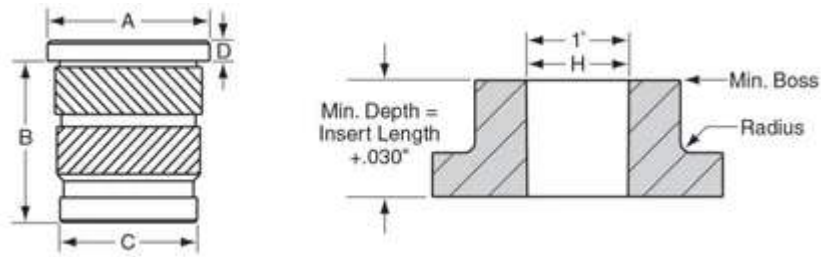

H3824X500C

A	0.55 in
B	0.5 in
Boss Size	0.936 in
Brand	RAF
C	0.465 in
D	0.065 in
Finish	None
Hole Size	0.468 in
Material	Brass
Series	HC
Thread Size	3/8-24

PRODUCT OPTIONS

Finish
None
Black Oxide (25)
Bright Dip (13)
Bright Tin over Copper Flash (14)
Cad Plate - Clear Chromate (2)
Cad Plate - Clear Chromate - Commercial (1)

Cad Plate - Yellow Chromate (3)
Chrome - Bright (10)
Chrome - Satin (11)
Chrome over Nickel (4)
Electro Tin (16)
Electro Tin - Nickel Undercoat (44)
Electro Tin - Solder 60/40 (27)
Hot Tin Dip (15)
Nickel (5)
Nickel - Ductile (37)
Zinc - Black (42)
Zinc - Blue (43)
Zinc - Clear Chromate (12)
Zinc - Yellow Chromate (28)