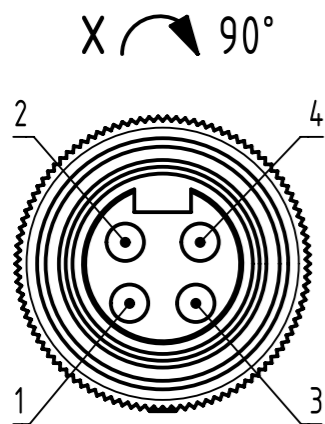

7/8" 4-poles, female angled connector

- Loading-Plan:
- 1 — brown
 - 2 — white
 - 3 — blue
 - 4 — black

4.0 to 100	+1%
0.1 to 3.9	+0.04
a [m]	Tolerance

length in "1m" step	100	XXX=000
	99	XXX=990
	.	.
	.	.
length in "0.1m" step	12	XXX=120
	11	XXX=110
	10	XXX=100
	9.9	XXX=099
	9.8	XXX=098
	.	.
	.	.
0.4	XXX=004	
0.3	XXX=003	
0.2	XXX=002	
0.1	XXX=001	
Step	a [m]	XXX

Part no.	213499004XXXXXX
----------	-----------------

Type of cable	XX
PVC grey, 4x1.5mm ²	XX=95
PUR black, 4x1.5mm ²	XX=96

- Protection level: IP67
 - Temperature range: -25°C ... +80°C

	All rights reserved	Created by	Inspected by	Standardisation	Date	State
	Department EC PD - RO	TAMAS	AVRAM	HOFFMANN	2014-07-01	Final Release
HARTING Electronics GmbH		Title			Doc-Key / ECM-Nr.	
D-32339 Espelkamp		7/8 Cable Assembly			100580928/UGD/009/A	
		Type	Number	Rev.		Page
		TB	213499004XXXXXX	A		1/1