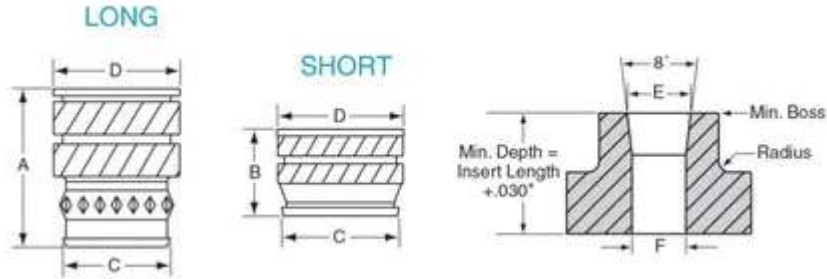

# 2528X500H-SS

A	0.5 in
Boss Size	0.726 in
Brand	RAF
C	0.332 in
D	0.375 in
F	0.321 in
Finish	None
Length E	0.363 in
Material	Stainless Steel
Series	H
Thread Size	1/4-28