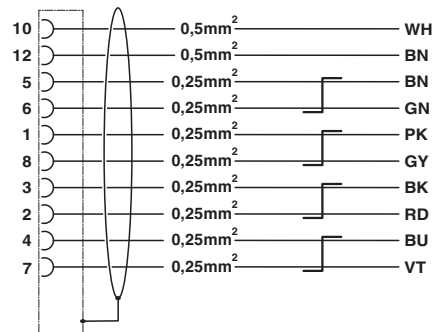

Approvals

Nominal voltage UN	150 V
--------------------	-------

EAC

cULus Listed

Drawings

Schematic diagram

Connector pin assignment

Dimensional drawing

Dimensional drawing

Circuit diagram

Contact assignment of M23 plugs/sockets