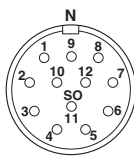

Approvals

Nominal voltage UN	150 V
--------------------	-------

EAC

cULus Listed

Drawings

Schematic diagram

Connector pin assignment

Dimensional drawing

Dimensional drawing

Circuit diagram

Contact assignment of M23 plugs/sockets