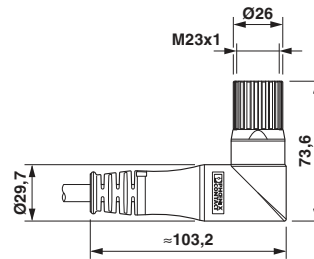

Cable specifications

Type of cable	RSL9YSLC11Y
Shielded	yes
Cable structure	4 x 2 x 0.25 mm ² + 2 x 0.5 mm ²
Cable structure (AWG)	24 AWG/4pr + 20 AWG/2c
External cable diameter	8 mm
Outer sheath, material	TPU
Material wire insulation	PP
External sheath, color	orange RAL 2003
Nominal voltage, cable	300 V
Test voltage	1 kV
Rated current	9 A
Smallest bending radius, fixed installation	40 mm
Smallest bending radius, movable installation	60 mm
Ambient temperature for fixed installation	-40 °C ... 80 °C
Ambient temperature for flexible installation	-20 °C ... 60 °C

Approvals

Nominal voltage UN	150 V
--------------------	-------

EAC

cULus Listed

Drawings

Schematic diagram

Connector pin assignment

Dimensional drawing

Dimensional drawing

Circuit diagram

Contact assignment of M23 plugs/sockets