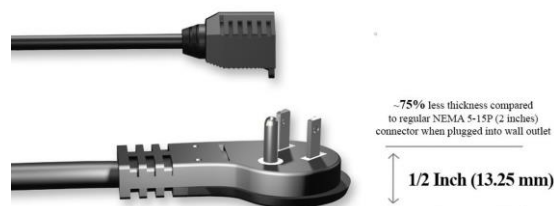

6ft Low Profile Angled Power Cord Extension (16 AWG) M05-113LPA-6

Low Profile Angled NEMA 5-15P to NEMA 5-15R SJT 16 AWG.

- Extend the length of an existing power cord or outlet for more flexibility.
- Perfect design for indoor use in tight space, space-saving flat NEMA 5-15P connector.
- 45° angled 3-prong connector prevents blocking outlet space for other power connection.
- Ideal power supply extension for indoor appliances, computers, HDTV, printers, and more.
- The 16 AWG power cord is fully molded for durability.
- VW-1 105°C (221°F) and FT-2 105°C (221°F) temperature rating.
- UL and cUL listed.
- All relevant materials are complied with RoHS and REACH directives.

Connector A : NEMA 5-15P Low Profile Angled.

Connector B : NEMA 5-15R.

Conductor : SJT 16 AWG. x 3C.

Amp/Voltage Rating : 13A/125V.

Wattage Rating: 1625W.

without us, you are just not connected! ■