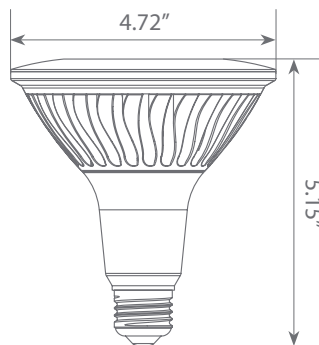

Product Dimensions