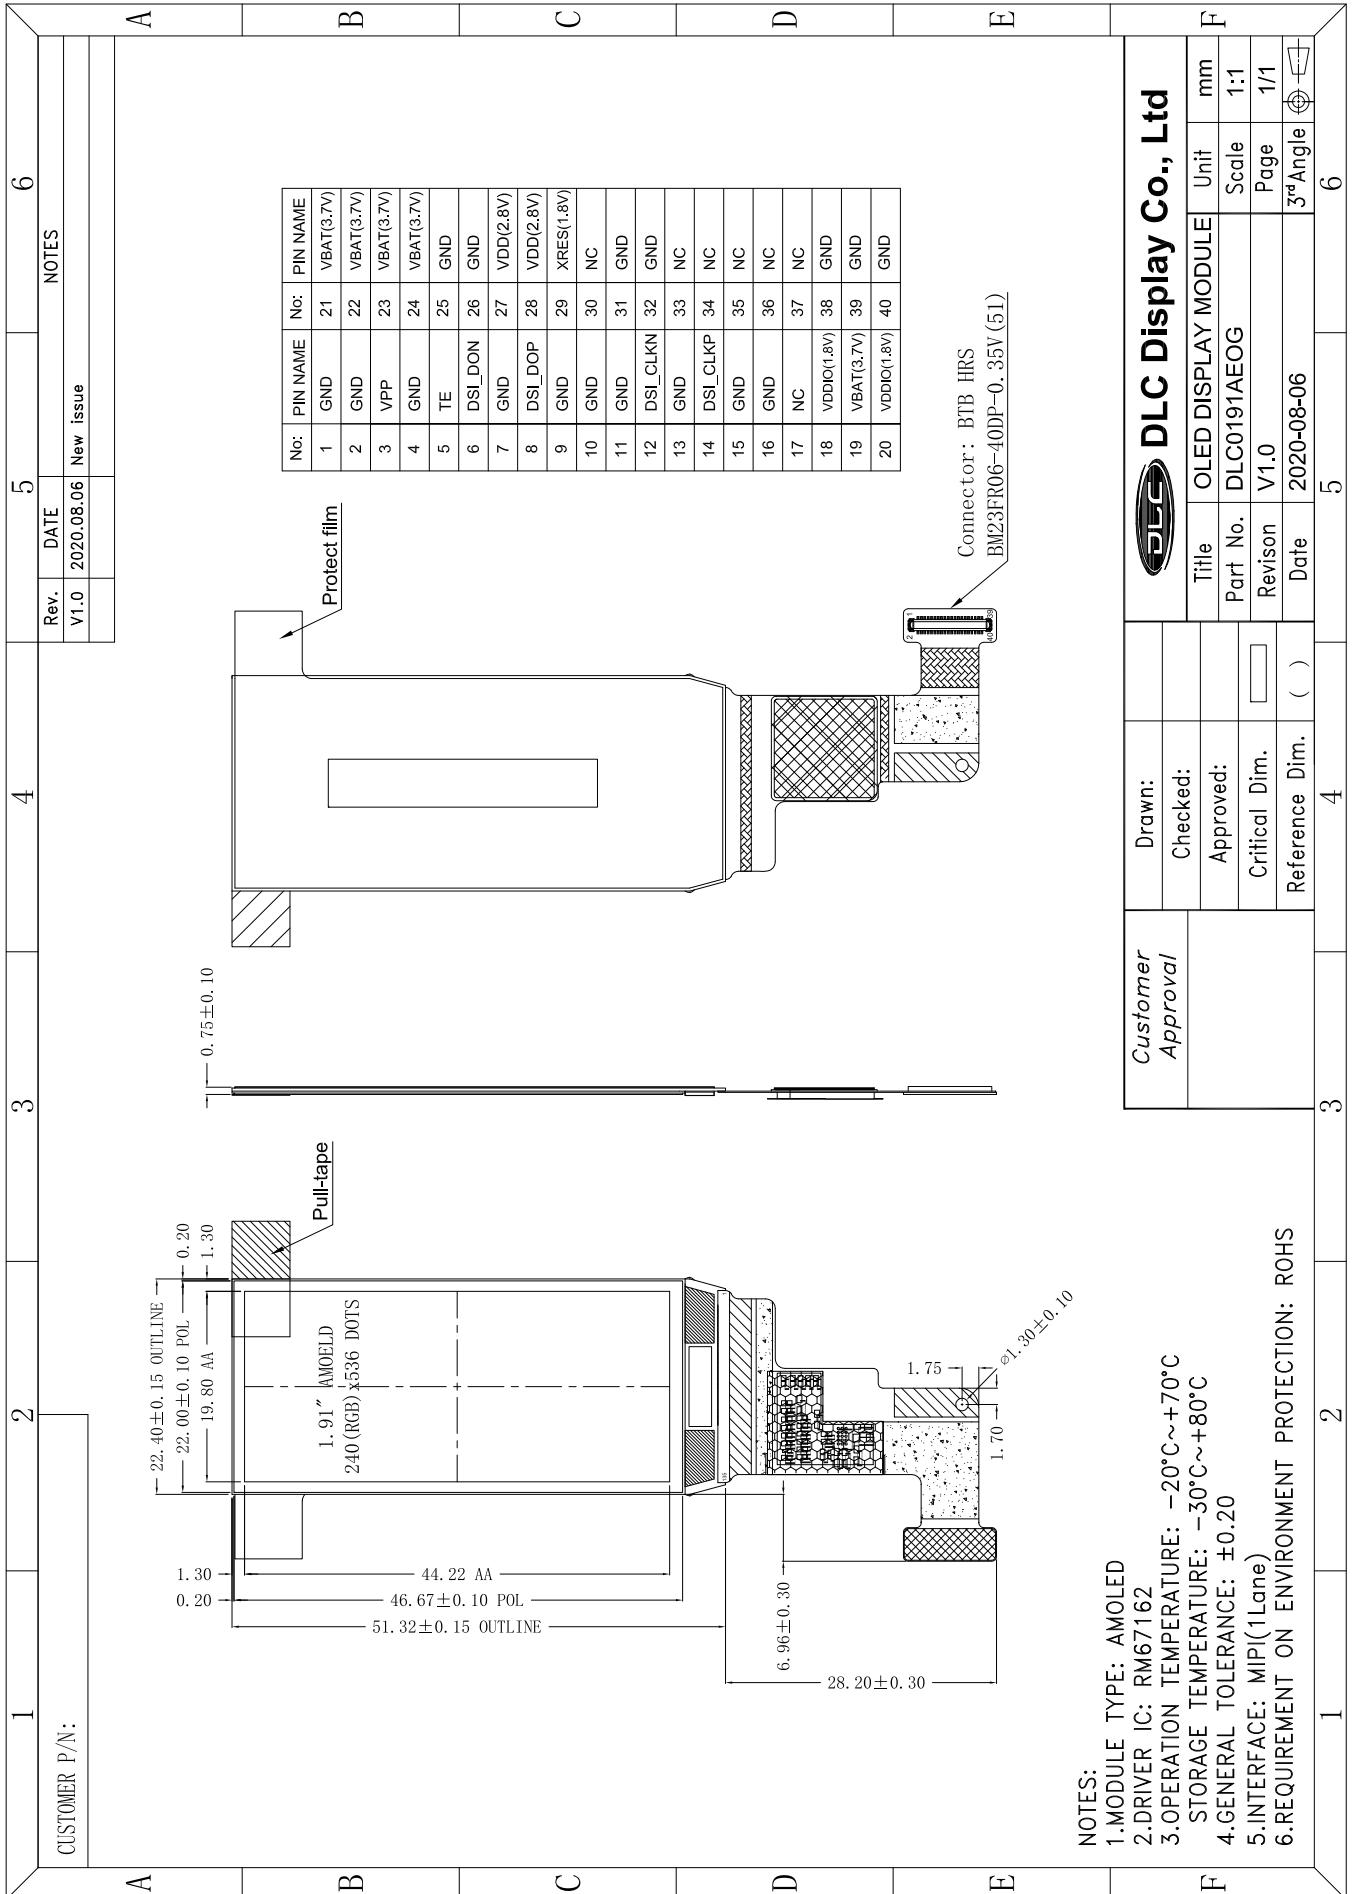

Outline Drawing

1	2	3	4	5	6
Rev. V1.0		DATE 2020.08.06		NOTES New issue	

<b>DLC Display Co., Ltd</b>		
Drawn:	Title	Unit
Checked:	OLED DISPLAY MODULE	mm
Approved:	Part No. DLC0191AEOG	Scale 1:1
Critical Dim.	Revision V1.0	Page 1/1
Reference Dim.	Date 2020-08-06	3 <sup>rd</sup> Angle