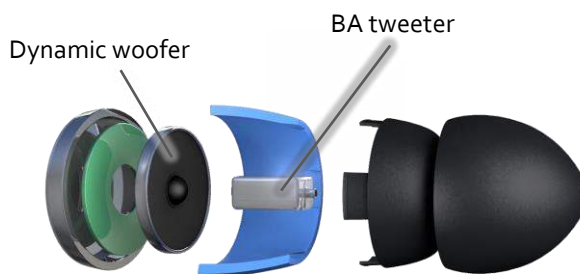

Demand is growing for both ANC and premium sound with extended treble
This reference design demonstrates how a modern TWS meets both needs

Key Benefits

- Fast time to market for TWS with premium sound and ANC
- Manufactured by a leading ODM
- Top-quality Knowles balanced armature tweeters and MEMS microphones
- Acoustic support provided by Knowles, including speakers, microphones and ANC

Configuration of a hybrid earphone

Hybrid

In a hybrid configuration, each driver plays to its strengths. The dynamic woofer provides warm bass with sufficient output to support quality ANC. The balanced armature tweeter delivers clear, precise extended treble that adds life and vibrancy to the music. Hybrids are the fastest way to achieve premium sound while being compatible with existing ANC systems. They are ideal for increasingly popular HD music streaming.

Key Features

- Turnkey reference design, aesthetic customizations possible
- Premium sound hybrid driver: Knowles balanced armature + dynamic
- Hybrid ANC
- Transparency mode
- Extra long battery life:
 - Streaming: ~13 hours (ANC off)
 - ~10 hours (ANC on)
 - Talk time: ~8 hours
- Dual-mic outgoing noise reduction
- Touch control with voice confirmation