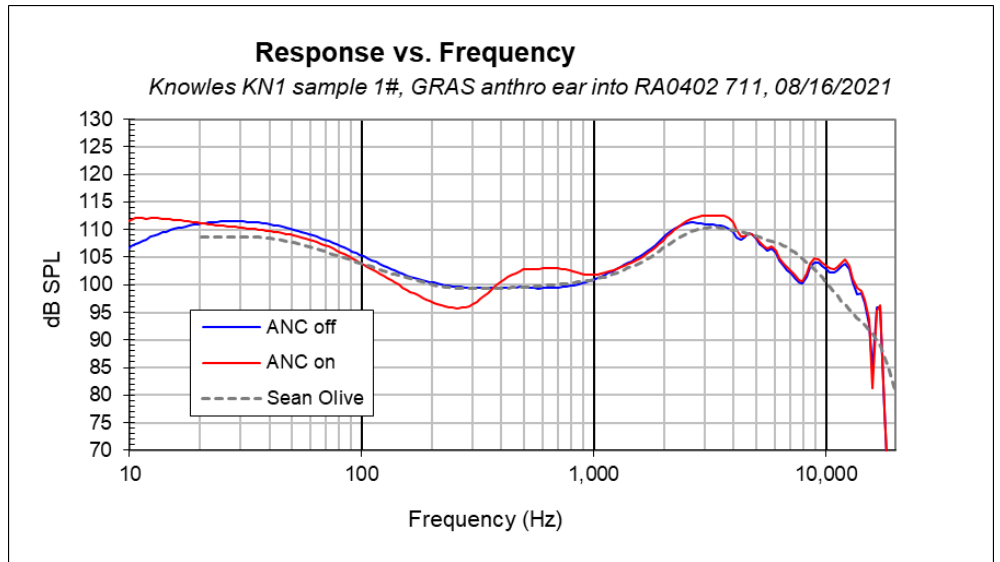

Configuration of a hybrid earphone

Hybrid

In a hybrid configuration, each driver plays to its strengths. The dynamic woofer provides warm bass with sufficient output to support quality ANC. The balanced armature tweeter delivers clear, precise extended treble that adds life and vibrancy to the music. Hybrids are the fastest way to achieve premium sound while being compatible with existing ANC systems. They are ideal for increasingly popular HD music streaming.

Key Features

- Turnkey reference design, aesthetic customizations possible
- Premium sound hybrid driver: Knowles balanced armature + dynamic
- Hybrid ANC
- Transparency mode
- Extra long battery life:
 - Streaming: ~13 hours (ANC off)
 - ~10 hours (ANC on)
 - Talk time: ~8 hours
- Dual-mic outgoing noise reduction
- Touch control with voice confirmation

Performance Measurements

Frequency response with ANC on and off.

ANC performance, active and passive. Average of four directions and two ears.

Occlusion reduction provided by combination of front vent and ANC.