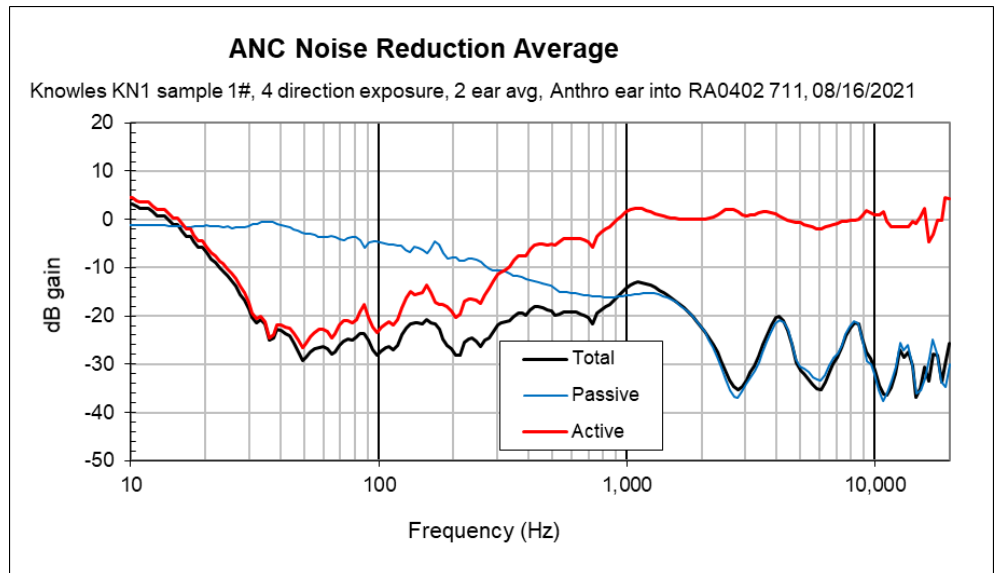

Key Features

- Turnkey reference design, aesthetic customizations possible
- Premium sound hybrid driver: Knowles balanced armature + dynamic
- Hybrid ANC
- Transparency mode
- Extra long battery life:
 - Streaming: ~13 hours (ANC off)
 - ~10 hours (ANC on)
 - Talk time: ~8 hours
- Dual-mic outgoing noise reduction
- Touch control with voice confirmation

Performance Measurements

Frequency response with ANC on and off.

ANC performance, active and passive. Average of four directions and two ears.

Occlusion reduction provided by combination of front vent and ANC.