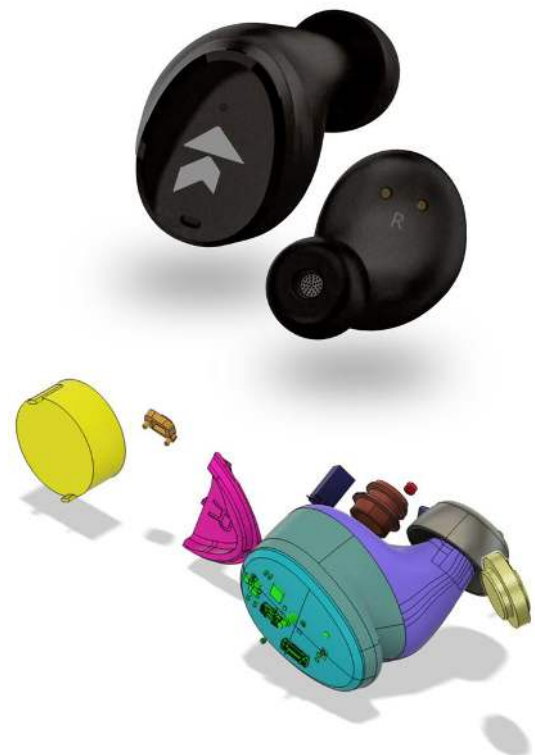

Demand is growing for both ANC and premium sound with extended treble
This reference design demonstrates how a modern TWS meets both needs

Key Benefits

- Fast time to market for TWS with premium sound and ANC
- Manufactured by a leading ODM
- Top-quality Knowles balanced armature tweeters and MEMS microphones
- Acoustic support provided by Knowles, including speakers, microphones and ANC

Configuration of a hybrid earphone

Hybrid

In a hybrid configuration, each driver plays to its strengths. The dynamic woofer provides warm bass with sufficient output to support quality ANC. The balanced armature tweeter delivers clear, precise extended treble that adds life and vibrancy to the music. Hybrids are the fastest way to achieve premium sound while being compatible with existing ANC systems. They are ideal for increasingly popular HD music streaming.

Key Features

- Turnkey reference design, aesthetic customizations possible
- Premium sound hybrid driver: Knowles balanced armature + dynamic
- Hybrid ANC
- Transparency mode
- Extra long battery life:
 - Streaming: ~13 hours (ANC off)
 - ~10 hours (ANC on)
 - Talk time: ~8 hours
- Dual-mic outgoing noise reduction
- Touch control with voice confirmation

Performance Measurements

Frequency response with ANC on and off.

ANC performance, active and passive. Average of four directions and two ears.

Occlusion reduction provided by combination of front vent and ANC.