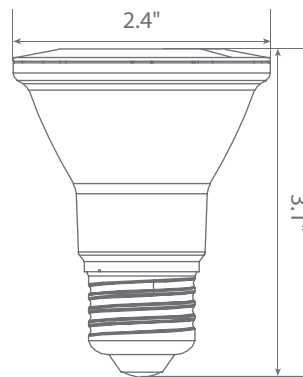

Product Dimensions