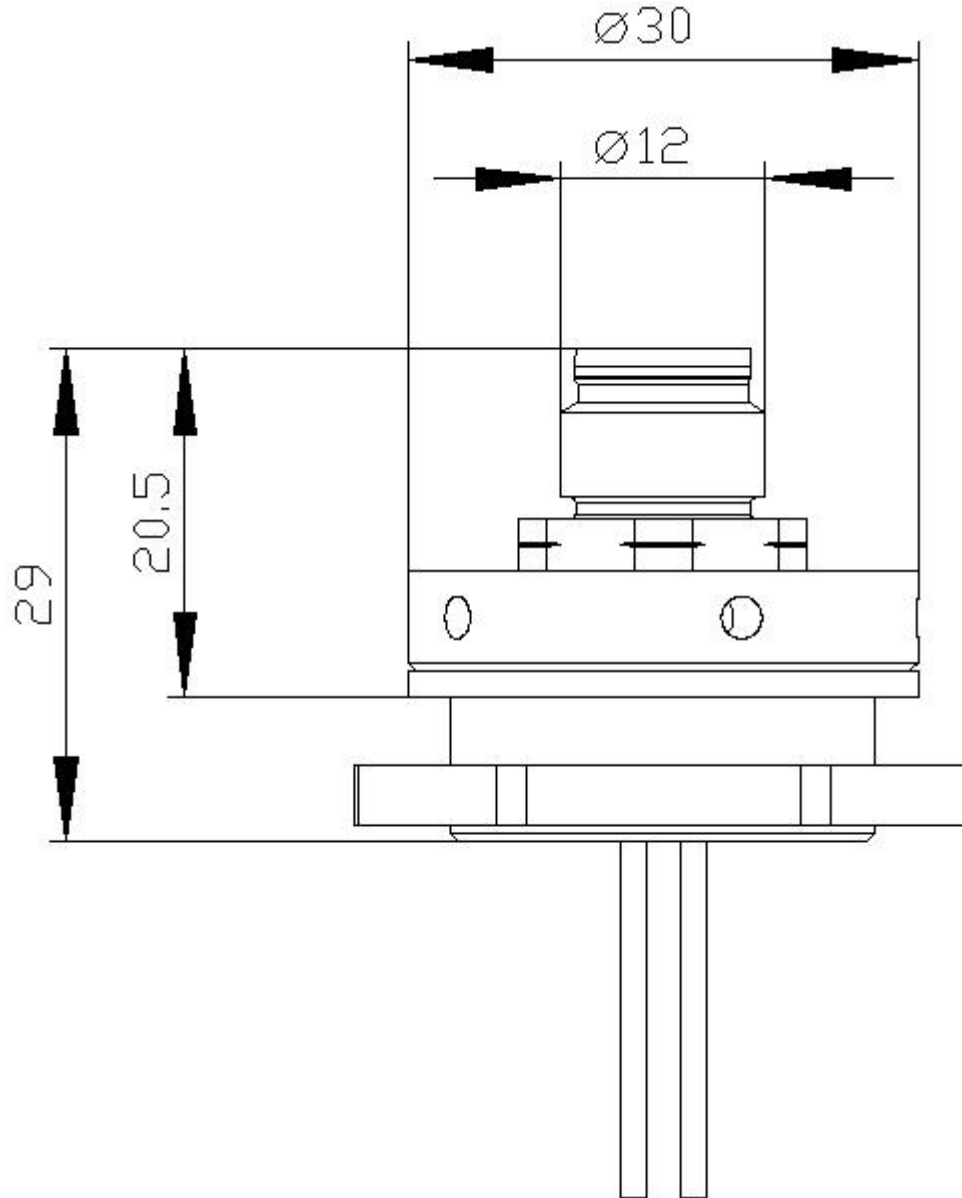

last modified:

10/16/2020