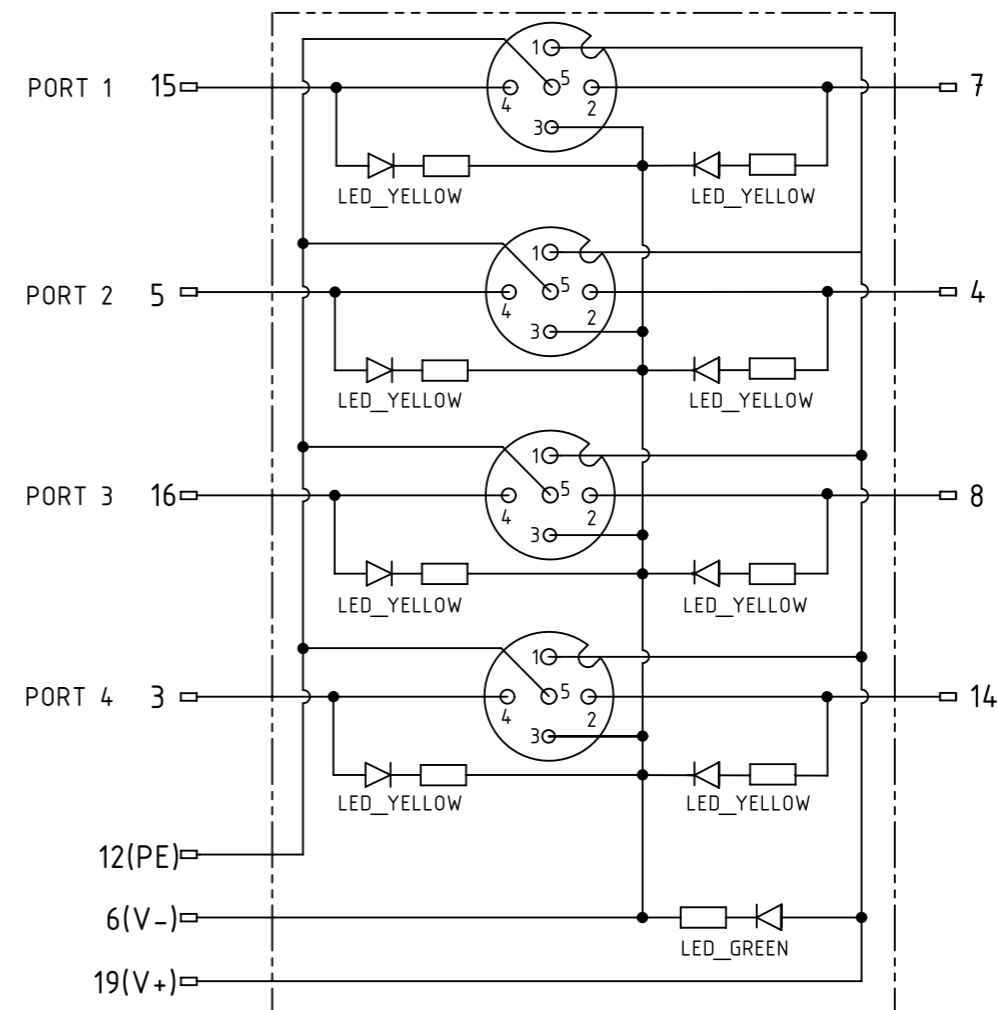

Loading plan

- Protection level: IP67
- Temperature range: -25°C ... +85°C

All Dimensions in mm		Tech. Character.		Free size tol.		According to production drawing	
All rights reserved		Created by	Inspected by	Standardisation	Date	State	
Department HCS - RO		COSTEA	402676	MUNTEANV	2020-04-16	Final Release	
HARTING Customised Solutions		Title				Doc-Key / ECM-Nr.	
D-32339 Espelkamp		har-SAB M12/4/5p M23/19p				100831466/UGD/001/B	
		Type	Number			Rev.	Page
		TB	090700302200			B	1/1