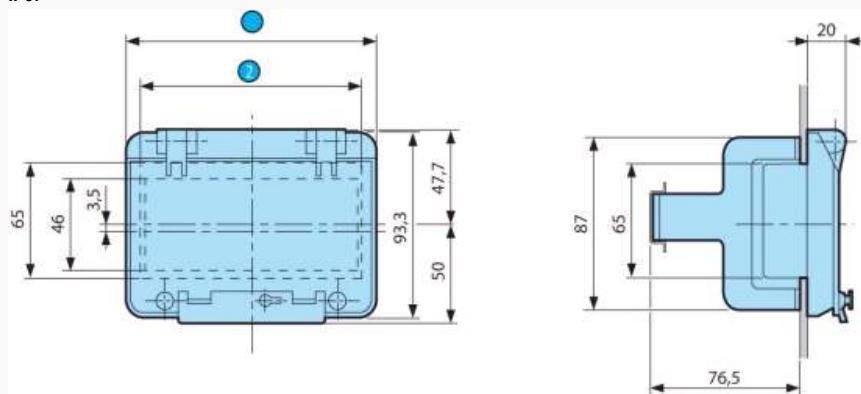

Faceplates MA Part number 89750161

- IP67 : sealing on front panel, panel-mounting of the Millenium 3
- .IP40 : direct access to the front of the controller, possibility of labelling (laser marking)

Part numbers

Type	Description
89750161	MA IP67 sealed faceplate for the following products : - XD10 + XR06 or XN03 or XN05 or XA04- CD20 or XD26- XD10 + XN03 or XN05 + XR06 or XA04- XD10 + XR10 or XR14

Specifications

Dimensions (mm)

IP67

N°	Legend
①	88750160 = 91 88750161 = 162 88750162 = 257.4
②	88750160 = 76.5 88750161 = 147.5 88750162 = 248.5