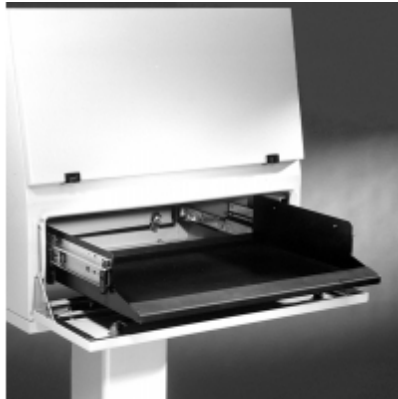

## Terminal Keyboard Shelf *S2CKS Series*

- Designed specifically for use in Data Terminal.
- Sloped wrist rest provides comfort for operator.
- Locks in place when extended.
- 20" width accommodates standard width keyboards.
- Finished in textured black.
- Slides included.
- Slide-out mouse pad (left or right) included.

Part No.	Height	Width	Depth
2CWDSR	3.88	20	15.63

Tags: Series 2000, keyboard, shelf, sliding, desk, modular, console, mouse

*Data subject to change without notice*

© 2023. Hammond Manufacturing Ltd. All rights reserved.