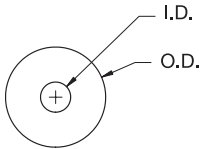

**MSW**  
Round Nylon Spacer

Material: Nylon							
Part No	Color	I.D.	O.D.	"A" Spacer Length	Fits Screw/Bolt	Standard Pack	
MSW1000A	Natural	.122 (3.1)	.236 (6)	.295 (7.5)	#4 (M3)	1,000	
MSW1010A		.165 (4.2)	.315 (8)	.394 (10)	#8 (M4)		
MSW1020A		.173 (4.4)	.354 (9)	.055 (1.4)			
MSW1040A		.205 (5.2)	.394 (10)	.295 (7.5)	#12 (M5)		
MSW1050A		.205 (5.2)	.394 (10)	.394 (10)			
MSW1060A		.205 (5.2)	.394 (10)	.591 (15)			
MSW1080A		.205 (5.2)	.394 (10)	.197 (5)			
MSW1090A		.248 (6.3)	.591 (15)	.295 (7.5)	#14 (M6)		
MSW1100C		Black	.248 (6.3)	.591 (15)			.299 (7.6)
MSW1110A		Natural	.248 (6.3)	.591 (15)			.394 (10)
MSW1120A	Natural	.248 (6.3)	.591 (15)	.591 (15)	1/4" (M6)		
MSW1130A	Black	.252 (6.4)	.500 (12.7)	.039 (1)			
MSW1150A	Natural	.252 (6.4)	.500 (12.7)	.193 (4.9)			
MSW1160A		.252 (6.4)	.500 (12.7)	.500 (12.7)			
MSW1170A		.252 (6.4)	.563 (14.3)	.063 (1.6)			
MSW1180A		.252 (6.4)	.563 (14.3)	.126 (3.2)			
MSW1190A		.252 (6.4)	.709 (18)	.079 (2)			
MSW1200A		.252 (6.4)	.118 (3)	.118 (3)			
MSW1210A		.256 (6.5)	.591 (15)	.118 (3)			
MSW1220A		.323 (8.2)	.472 (12)	.394 (10)			
MSW1230A		.323 (8.2)	.472 (12)	.984 (25)			
MSW1240A		.323 (8.2)	.709 (18)	.394 (10)			
MSW1250A	.323 (8.2)	.709 (18)	.079 (2)				
MSW1260A	.331 (8.4)	.669 (17)	.079 (2)				
MSW1270A	.402 (10.2)	.669 (17)	.079 (2)				
MSW1280A	.406 (10.3)	.591 (15)	.394 (10)				
MSW1290A	.406 (10.3)	.591 (15)	.079 (2)				
MSW1300A	.413 (10.5)	.827 (21)	.098 (2.5)				
MSW1320A	.504 (12.8)	.709 (18)	.394 (10)				
MSW1340A	.827 (21)	1.457 (37)	.118 (3)				
MSW1350A	.874 (22.2)	1.339 (34)	.059 (1.5)				
					5/16" (M8)	500	
					3/8" (M10)	1,000	
					7/16" (M12)	3,000	
					13/16" (M20)		