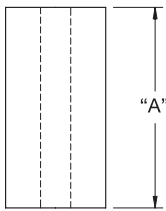

**MSW**  
Round Nylon Spacer

Material: Nylon							
Part No	Color	I.D.	O.D.	"A" Spacer Length	Fits Screw/Bolt	Standard Pack	
MSW1000A	Natural	.122 (3.1)	.236 (6)	.295 (7.5)	#4 (M3)	1,000	
MSW1010A		.165 (4.2)	.315 (8)	.394 (10)	#8 (M4)		
MSW1020A		.173 (4.4)	.354 (9)	.055 (1.4)			
MSW1040A		.205 (5.2)	.394 (10)	.295 (7.5)	#12 (M5)		
MSW1050A		.205 (5.2)	.394 (10)	.394 (10)			
MSW1060A		.205 (5.2)	.394 (10)	.591 (15)			
MSW1080A		.205 (5.2)	.394 (10)	.197 (5)			
MSW1090A		.248 (6.3)	.591 (15)	.295 (7.5)	#14 (M6)		
MSW1100C		Black	.248 (6.3)	.591 (15)			.299 (7.6)
MSW1110A		Natural	.248 (6.3)	.591 (15)			.394 (10)
MSW1120A	Natural	.248 (6.3)	.591 (15)	.591 (15)	1/4" (M6)		
MSW1130A	Black	.252 (6.4)	.500 (12.7)	.039 (1)			
MSW1150A	Natural	.252 (6.4)	.500 (12.7)	.193 (4.9)			
MSW1160A		.252 (6.4)	.500 (12.7)	.500 (12.7)			
MSW1170A		.252 (6.4)	.563 (14.3)	.063 (1.6)			
MSW1180A		.252 (6.4)	.563 (14.3)	.126 (3.2)			
MSW1190A		.252 (6.4)	.709 (18)	.079 (2)			
MSW1200A		.252 (6.4)	.118 (3)	.118 (3)			
MSW1210A		.256 (6.5)	.591 (15)	.118 (3)			
MSW1220A		.323 (8.2)	.472 (12)	.394 (10)			
MSW1230A		.323 (8.2)	.472 (12)	.984 (25)			
MSW1240A		.323 (8.2)	.709 (18)	.394 (10)			
MSW1250A	.323 (8.2)	.709 (18)	.079 (2)				
MSW1260A	.331 (8.4)	.669 (17)	.079 (2)				
MSW1270A	.402 (10.2)	.669 (17)	.079 (2)				
MSW1280A	.406 (10.3)	.591 (15)	.394 (10)				
MSW1290A	.406 (10.3)	.591 (15)	.079 (2)				
MSW1300A	.413 (10.5)	.827 (21)	.098 (2.5)				
MSW1320A	.504 (12.8)	.709 (18)	.394 (10)				
MSW1340A	.827 (21)	1.457 (37)	.118 (3)				
MSW1350A	.874 (22.2)	1.339 (34)	.059 (1.5)				
					5/16" (M8)	500	
					3/8" (M10)	1,000	
					7/16" (M12)	3,000	
					13/16" (M20)		