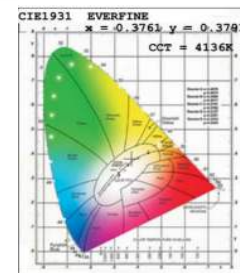

Chromaticity Diagram

Not all product variations listed on this page may be DLC qualified. Visit www.designlights.org/search to confirm qualification.