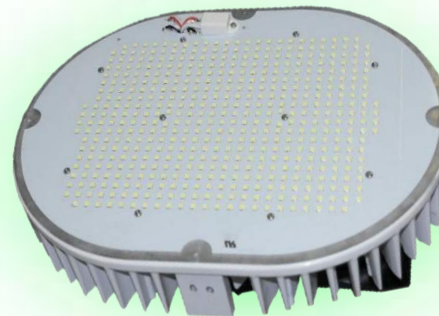

Que-2-TXT™  
Questions?  
scan to text us fast

HID EQUAL LED RETROFIT KITS

REPLACES 1,000W HID

1,000W

HID equal

specifications

CRI	Material	L70 hours	Surge Protection	Ambient Temp (F)	Power Factor	IP rating	Dimmable	THC	Beam Angle	Enclosed Fixture Rated
> 70	aluminum	50,000	6 KV built-in	-40° - 122°	> 0.9	IP 44	1 - 10%	6.21%	114°	yes

select your lamp

Part Number	Color Temp	Voltage	Lumen Output	Efficacy	Consumption
GI-RKD-D1000-DLC	4000K	100 - 277 V	40,000	125 lm / W	320W
GI-RKD-C1000-DLC	5700K	100 - 277 V	40,000	125 lm / W	320W
GI-RKD-C1000-480DLC	5700K	348 - 480 V	37,500	136 lm / W	300W

other

Fixture Dimensions	Driver Dimensions	Warranty	Gross Weight	Case QTY
12.59" (L) x 9.33" (H)	8 7/8" (L) x 1 3/4" (H) x 3 5/8" (W)	6 years	11 lbs	1 pcs

Features

- ▶ External Driver
- ▶ 50,000 hour LED lifespan based on IES LM-80 results and TM-21 calculations
- ▶ Allows for reflector to be removed to create more space for installation
- ▶ Adjustable bracket included