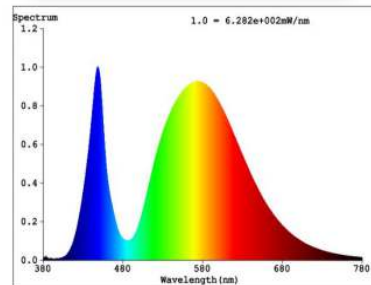

Spectral Power Distribution