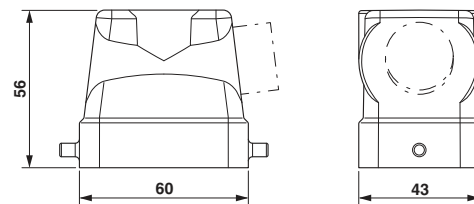

Technical data

Dimensions

Height	56 mm
Width	43 mm
Length	60 mm

Ambient conditions

Schutzart Gehäuse (IP)	IP65
Ambient temperature (operation)	-40 °C ... 125 °C

General

Note	For contact inserts HC-B6, BB10, DD24, M
Design	B6
Housing type	Sleeve housings
Locking type	for single locking latch
No. of cable exits	1
Cable exit	Lateral
Screw connection	None
Type of the screw connection	1x M20

Cable gland - HC-M-KV-M20(9-13) - 1690561

Metal screw connection up to 5 bar, thread length: 6 mm, cable diameter: 9 - 13 mm, WAF 22, screw connection: M20

Cable gland - HC-M-KV-M20(11-16) - 1645998

Metal screw connection up to 5 bar, thread length: 6 mm, cable diameter: 11 - 16 mm, WAF 27, screw connection: M20

Cable gland - HC-M-KV-M20(1ASI) - 1584017

Metal screw connection for an AS-Interface flat-ribbon conductor, thread type M20

Drawings

Schematic diagram

Dimensioned drawing

Dimensional drawing