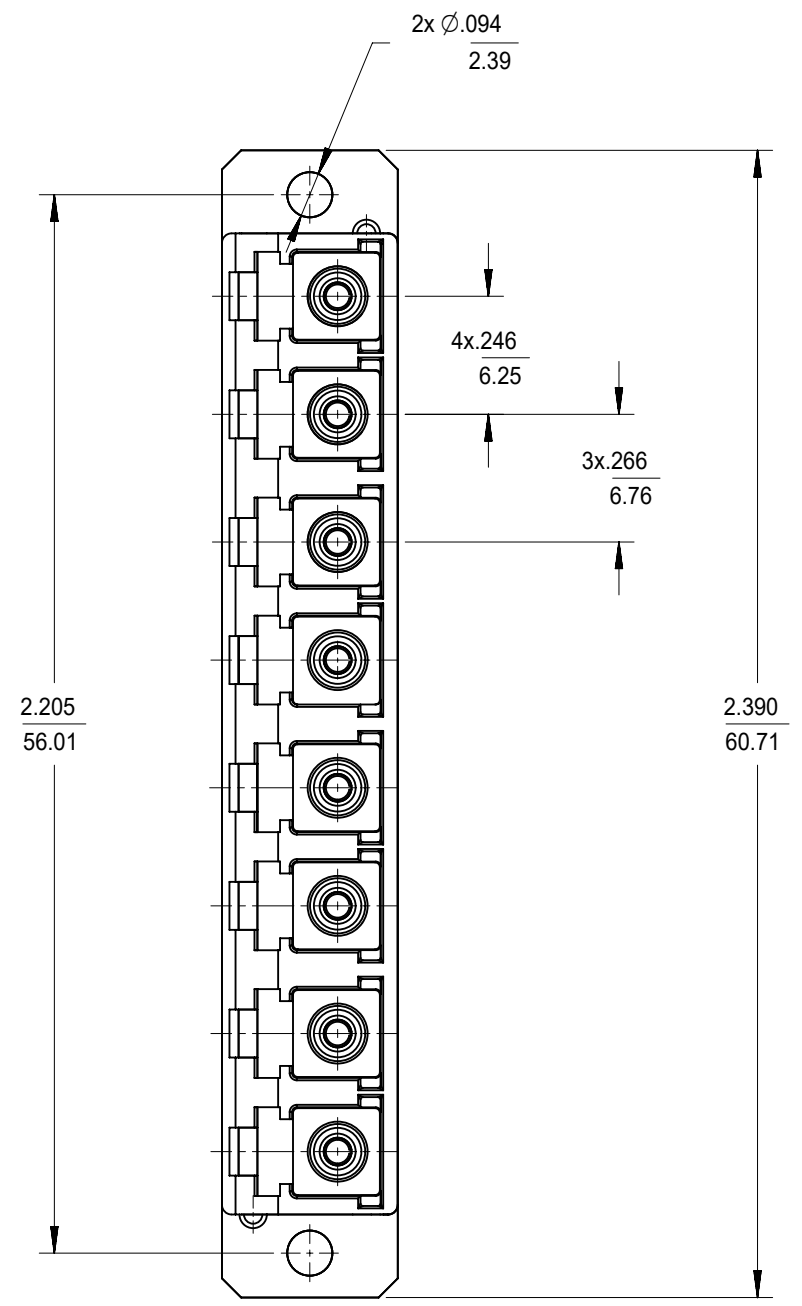

LC 8 PORT ADAPTER		SPLIT SLEEVE
P/N	COLOR	MATERIAL
106121-0200	BLUE	CERAMIC
106121-0201	GREEN	
106121-0202	BEIGE	
106121-0203	AQUA	

RECOMMENDED
MOUNTING PATTERN

DUST CAP
SEE NOTE 2

ISO VIEW

- NOTES:
1. ALL DIMENSIONS ARE FOR REFERENCE.
2. DUST CAPS SHOWN IN ISO VIEW ONLY.

FUNCTIONAL SYMBOLS												THIS DRAWING CONTAINS INFORMATION THAT IS PROPRIETARY TO MOLEX ELECTRONIC TECHNOLOGIES, LLC AND SHOULD NOT BE USED WITHOUT WRITTEN PERMISSION											
DIMENSION UNITS				SCALE				CURRENT REV DESC:															
INCH/MM				1:1				EC NO: 652962															
GENERAL TOLERANCES (UNLESS SPECIFIED)												DRWN: VIKESK1 2021/05/26 CHK'D: WCHEN 2021/08/24 APPR: WCHEN 2021/08/24											
ANGULAR TOL ± °																							
4 PLACES ±				3 PLACES ±				INITIAL REVISION:				DOCUMENT NUMBER SD-106121-0200											
2 PLACES ±				1 PLACE ±				DRWN: YBELENIY 2011/09/06															
0 PLACES ±				APPR: WCHEN 2012/02/06				SERIES				DOC TYPE DOC PART REVISION											
DRAFT WHERE APPLICABLE MUST REMAIN WITHIN DIMENSIONS				THIRD ANGLE PROJECTION				DRAWING				MATERIAL NUMBER											
								C-SIZE				CUSTOMER											
								106121				GENERAL MARKET											
												SHEET NUMBER											
												1 OF 1											