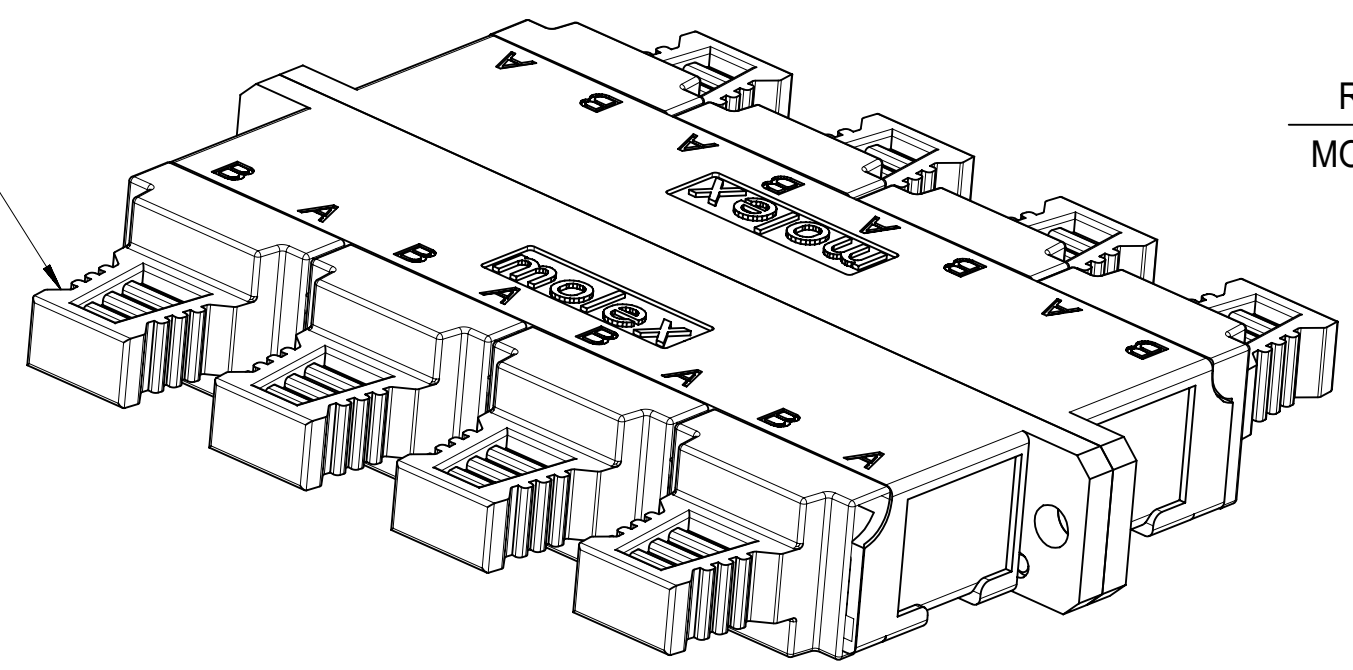

LC 8 PORT ADAPTER		SPLIT SLEEVE
P/N	COLOR	MATERIAL
106121-0200	BLUE	CERAMIC
106121-0201	GREEN	
106121-0202	BEIGE	
106121-0203	AQUA	

RECOMMENDED
MOUNTING PATTERN

DUST CAP
SEE NOTE 2

ISO VIEW

- NOTES:
1. ALL DIMENSIONS ARE FOR REFERENCE.
2. DUST CAPS SHOWN IN ISO VIEW ONLY.

FUNCTIONAL SYMBOLS												THIS DRAWING CONTAINS INFORMATION THAT IS PROPRIETARY TO MOLEX ELECTRONIC TECHNOLOGIES, LLC AND SHOULD NOT BE USED WITHOUT WRITTEN PERMISSION											
DIMENSION UNITS				SCALE				CURRENT REV DESC:															
INCH/MM				1:1				EC NO: 652962															
GENERAL TOLERANCES (UNLESS SPECIFIED)												DRWN: VIKESK1 2021/05/26 CHK'D: WCHEN 2021/08/24 APPR: WCHEN 2021/08/24											
ANGULAR TOL ± °																							
4 PLACES ±				3 PLACES ±				INITIAL REVISION:				DOCUMENT NUMBER SD-106121-0200											
2 PLACES ±				1 PLACE ±				DRWN: YBELENIY 2011/09/06															
0 PLACES ±				APPR: WCHEN 2012/02/06				SERIES				DOC TYPE DOC PART REVISION											
DRAFT WHERE APPLICABLE MUST REMAIN WITHIN DIMENSIONS				THIRD ANGLE PROJECTION				DRAWING				MATERIAL NUMBER											
								C-SIZE				CUSTOMER											
								106121				GENERAL MARKET											
												SHEET NUMBER											
												1 OF 1											