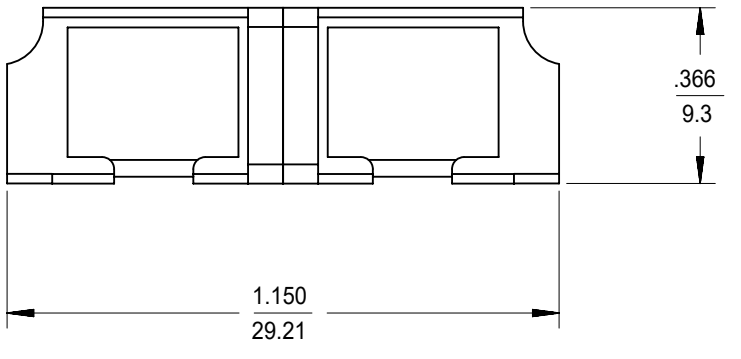

LC 8 PORT ADAPTER		SPLIT SLEEVE
P/N	COLOR	MATERIAL
106121-0200	BLUE	CERAMIC
106121-0201	GREEN	
106121-0202	BEIGE	
106121-0203	AQUA	

RECOMMENDED
MOUNTING PATTERN

DUST CAP
SEE NOTE 2

ISO VIEW

- NOTES:
1. ALL DIMENSIONS ARE FOR REFERENCE.
2. DUST CAPS SHOWN IN ISO VIEW ONLY.

FUNCTIONAL SYMBOLS												THIS DRAWING CONTAINS INFORMATION THAT IS PROPRIETARY TO MOLEX ELECTRONIC TECHNOLOGIES, LLC AND SHOULD NOT BE USED WITHOUT WRITTEN PERMISSION											
DIMENSION UNITS				SCALE				CURRENT REV DESC:															
INCH/MM				1:1				EC NO: 652962															
GENERAL TOLERANCES (UNLESS SPECIFIED)												DRWN: VIKESK1 2021/05/26 CHK'D: WCHEN 2021/08/24 APPR: WCHEN 2021/08/24											
ANGULAR TOL ± °																							
4 PLACES ±				3 PLACES ±				INITIAL REVISION:				DOCUMENT NUMBER SD-106121-0200											
2 PLACES ±				1 PLACE ±				DRWN: YBELENIY 2011/09/06															
0 PLACES ±				APPR: WCHEN 2012/02/06				SERIES				DOC TYPE DOC PART REVISION											
DRAFT WHERE APPLICABLE MUST REMAIN WITHIN DIMENSIONS				THIRD ANGLE PROJECTION				DRAWING				MATERIAL NUMBER											
								C-SIZE				CUSTOMER											
								106121				GENERAL MARKET											
												SHEET NUMBER											
												1 OF 1											