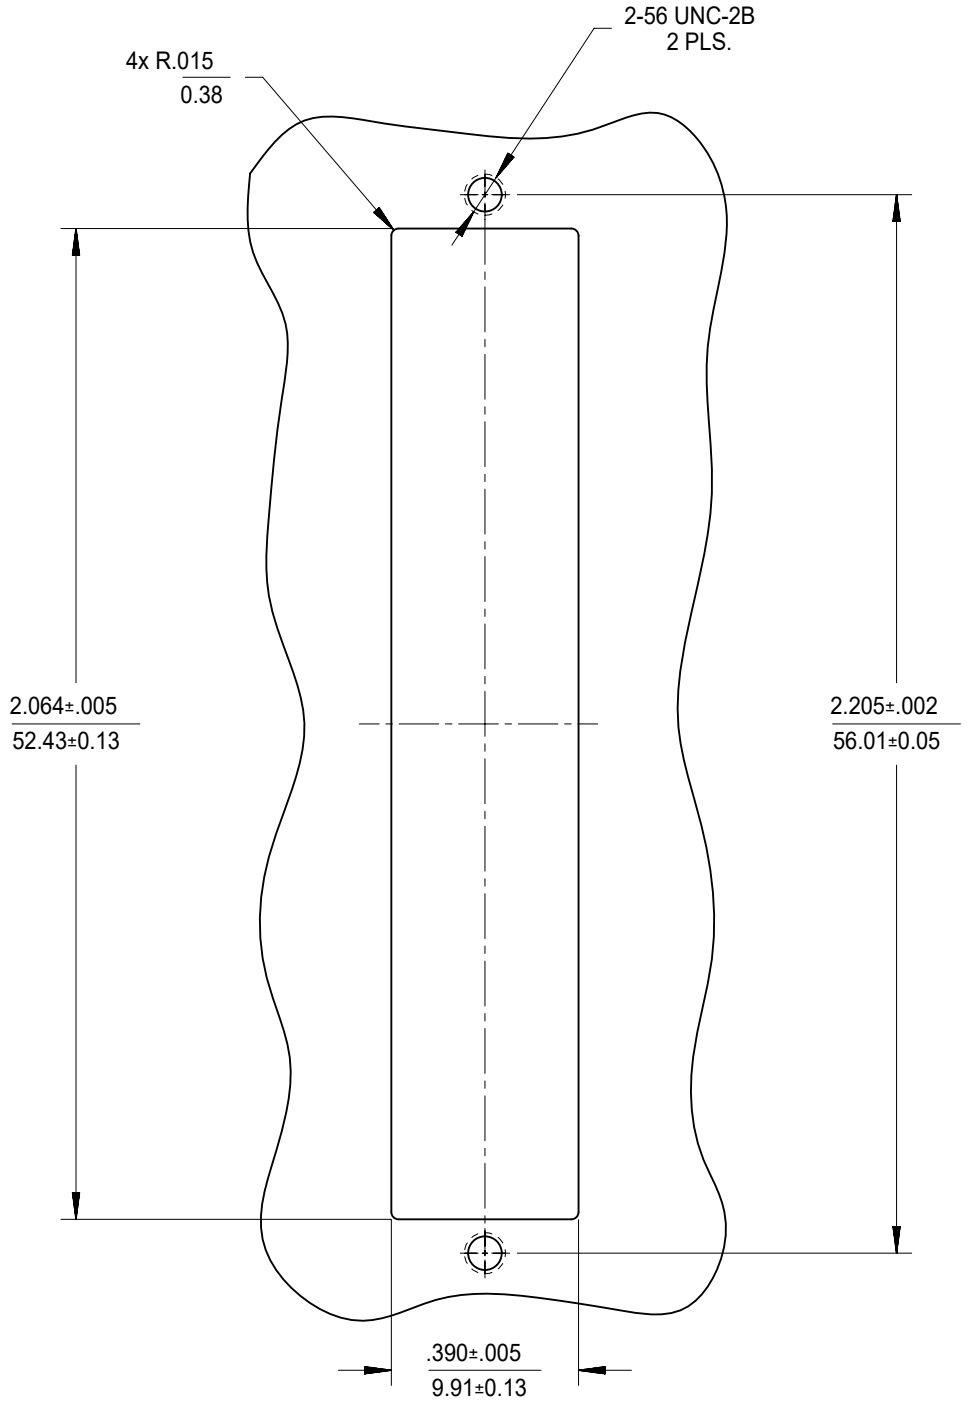

LC 8 PORT ADAPTER		SPLIT SLEEVE
P/N	COLOR	MATERIAL
106121-0200	BLUE	CERAMIC
106121-0201	GREEN	
106121-0202	BEIGE	
106121-0203	AQUA	

RECOMMENDED
MOUNTING PATTERN

DUST CAP
SEE NOTE 2

ISO VIEW

- NOTES:
1. ALL DIMENSIONS ARE FOR REFERENCE.
2. DUST CAPS SHOWN IN ISO VIEW ONLY.

FUNCTIONAL SYMBOLS												THIS DRAWING CONTAINS INFORMATION THAT IS PROPRIETARY TO MOLEX ELECTRONIC TECHNOLOGIES, LLC AND SHOULD NOT BE USED WITHOUT WRITTEN PERMISSION											
DIMENSION UNITS				SCALE				CURRENT REV DESC:															
INCH/MM				1:1				EC NO: 652962															
GENERAL TOLERANCES (UNLESS SPECIFIED)												DRWN: VIKESK1 2021/05/26 CHK'D: WCHEN 2021/08/24 APPR: WCHEN 2021/08/24											
ANGULAR TOL ± °																							
4 PLACES ±				3 PLACES ±				INITIAL REVISION:				DOCUMENT NUMBER SD-106121-0200											
2 PLACES ±				1 PLACE ±				DRWN: YBELENIY 2011/09/06															
0 PLACES ±				APPR: WCHEN 2012/02/06				SERIES				DOC TYPE DOC PART REVISION											
DRAFT WHERE APPLICABLE MUST REMAIN WITHIN DIMENSIONS				THIRD ANGLE PROJECTION				DRAWING				MATERIAL NUMBER											
								C-SIZE				CUSTOMER											
								106121				GENERAL MARKET											
												SHEET NUMBER											
												1 OF 1											