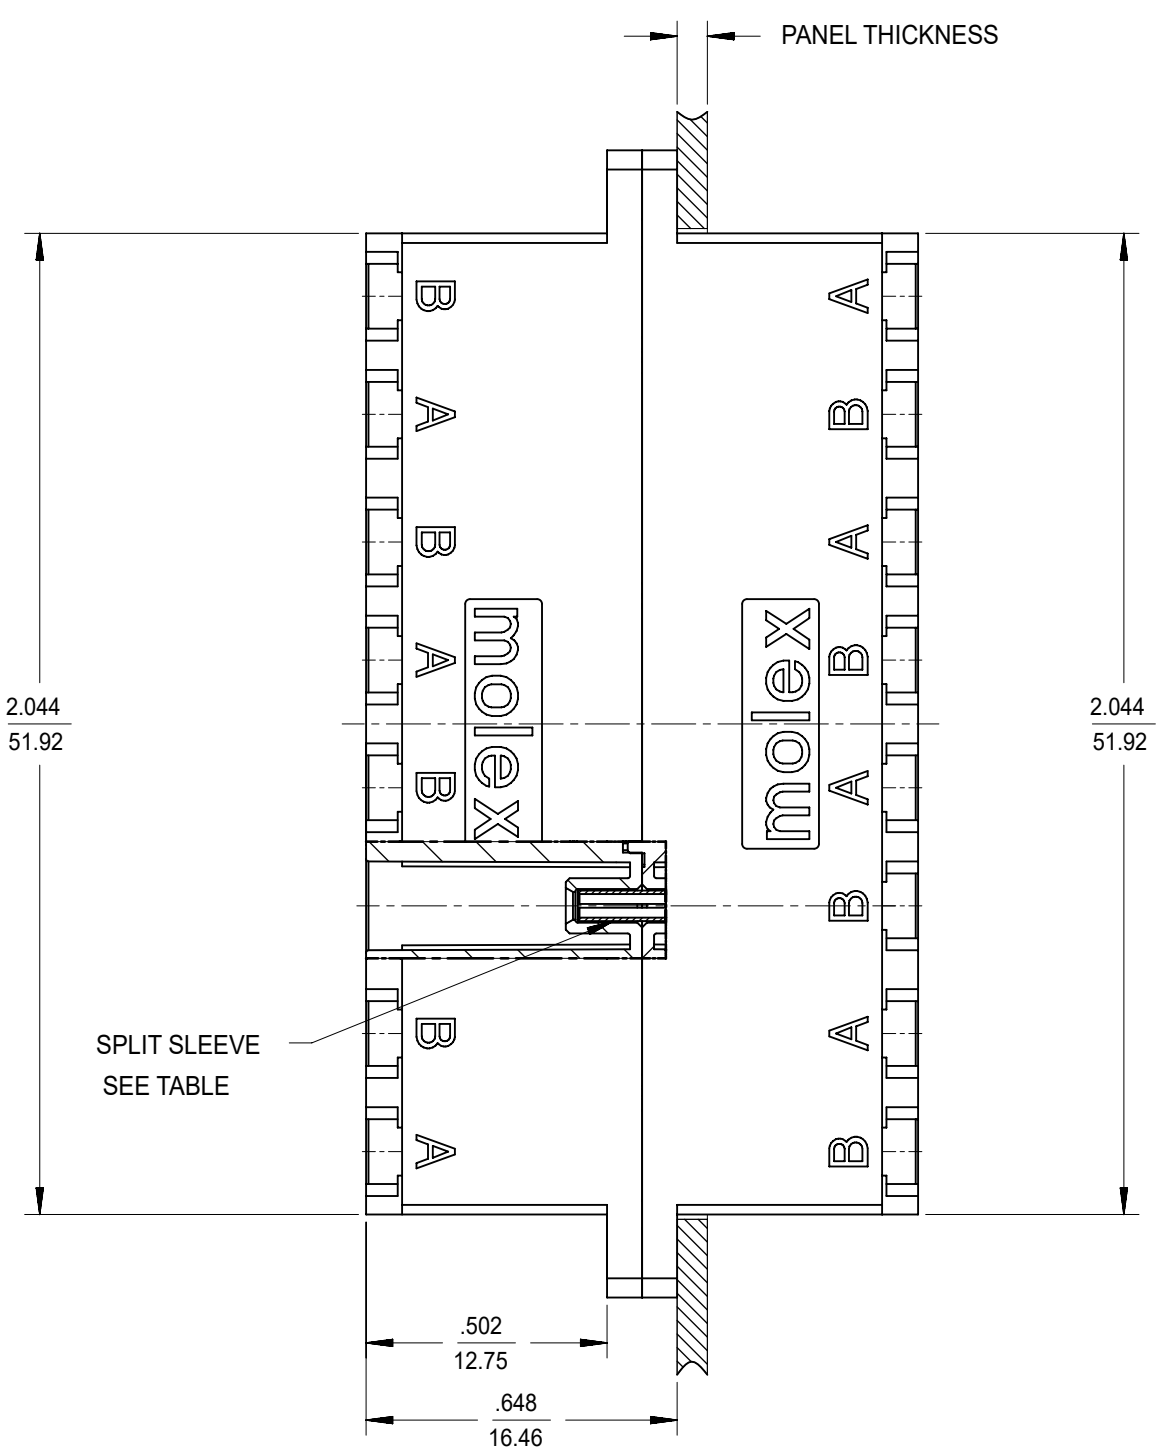

LC 8 PORT ADAPTER		SPLIT SLEEVE
P/N	COLOR	MATERIAL
106121-0200	BLUE	CERAMIC
106121-0201	GREEN	
106121-0202	BEIGE	
106121-0203	AQUA	

RECOMMENDED
MOUNTING PATTERN

DUST CAP
SEE NOTE 2

ISO VIEW

- NOTES:
1. ALL DIMENSIONS ARE FOR REFERENCE.
2. DUST CAPS SHOWN IN ISO VIEW ONLY.

FUNCTIONAL SYMBOLS												THIS DRAWING CONTAINS INFORMATION THAT IS PROPRIETARY TO MOLEX ELECTRONIC TECHNOLOGIES, LLC AND SHOULD NOT BE USED WITHOUT WRITTEN PERMISSION											
DIMENSION UNITS				SCALE				CURRENT REV DESC:															
INCH/MM				1:1				EC NO: 652962															
GENERAL TOLERANCES (UNLESS SPECIFIED)												DRWN: VIKESK1 2021/05/26 CHK'D: WCHEN 2021/08/24 APPR: WCHEN 2021/08/24											
ANGULAR TOL ± °																							
4 PLACES ±				3 PLACES ±				INITIAL REVISION:				DOCUMENT NUMBER SD-106121-0200											
2 PLACES ±				1 PLACE ±				DRWN: YBELENIY 2011/09/06															
0 PLACES ±				APPR: WCHEN 2012/02/06				SERIES				DOC TYPE DOC PART REVISION											
DRAFT WHERE APPLICABLE MUST REMAIN WITHIN DIMENSIONS				THIRD ANGLE PROJECTION				DRAWING				MATERIAL NUMBER											
								C-SIZE				CUSTOMER											
								106121				GENERAL MARKET											
												SHEET NUMBER											
												1 OF 1											