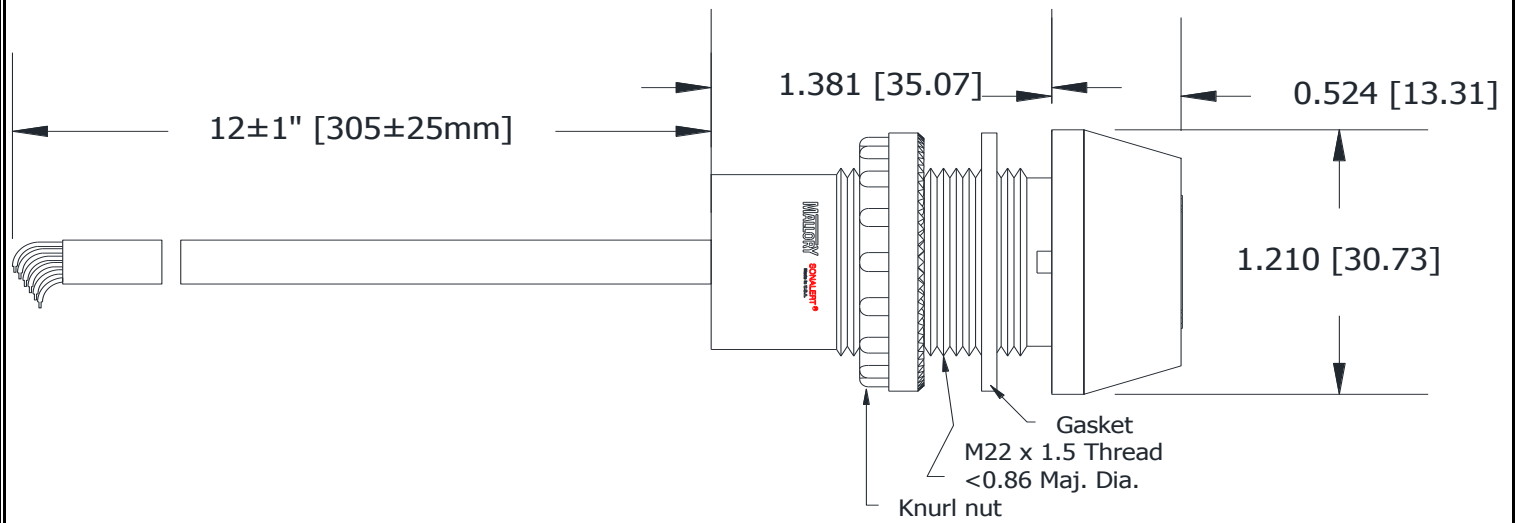

**Sales Outline Drawing**

**Specifications:**

Sound Level Category	Loud
Mode of Operation	Continuous
Voltage Rating	20 to 28 VAC/DC
Frequency	3900 ± 500 Hz
Loudness @ 1M	80 to 85 dB(A) Typ.
Sound Current Draw	25mA MAX
LED Color	RED
LED Current Draw	60mA MAX
Total Max Current Draw	85mA MAX
Housing Material	6/6 Nylon, Color: Black
Top Cap Material	6/6 Nylon, Color: Opaque White
Storage Temperature	-40° to +70° C
Operating Temperature	-30° to +60° C
Mounting	Recommended hole size is 22.5 mm.
Knurled Nut	The max recommended torque is 10 in-lbs.
Cable	Gray, UL Style 21894, 300V, 105°C, 24AWG, Pb-Free Tinned Leads
Weight (Typical)	32 grams
NEMA 12	Approved with use of included gasket.
Options	Please contact factory.

**Dimensions:** Inches (mm) **cUL Recognized** **ROHS Compliant**

**Connections:**

SOUND    BLACK wire and ORANGE wire to Power  
TOP        BROWN wire and RED wire to Power