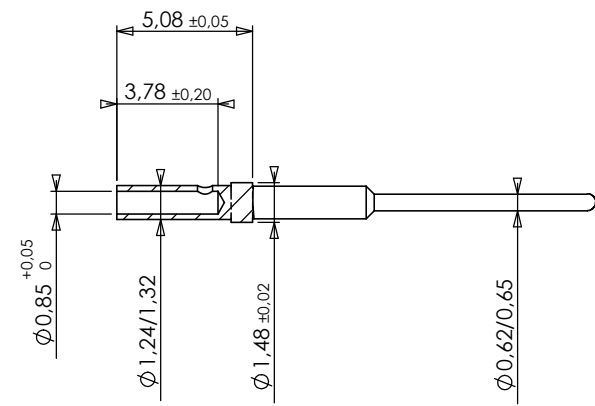

EX

A-A (5 : 1)

CABLE TYPE: ABS 1503 KD24
Reference document: ABS 0973
Wiring procedure: refer to NC 187-0108-08

Materials
 Body: Gold plated copper alloy
 Contacts: Gold plated copper alloy
 Crimp ferrule: Cold plated copper alloy
 Dielectric: PTFE

Size 24 contact

i	18/03/15	OE300315	SERIE	Bus Ethernet	DATE	27/01/04	VISA Creation Created	VISA Approval Approval
Revision	Date	Observations	DESIGNATION			REF :		
ORIGINE :			#8 P QUADRAX CONTACT			P/N: 187-0108-08		

Connecteurs Electriques Deutsch
 17, rue LAVOISIER - BP 117 - 27091 EVREUX CEDEX 9 - FRANCE

FICHE TECHNIQUE
TECHNICAL DATA SHEET

204-19-A/F00