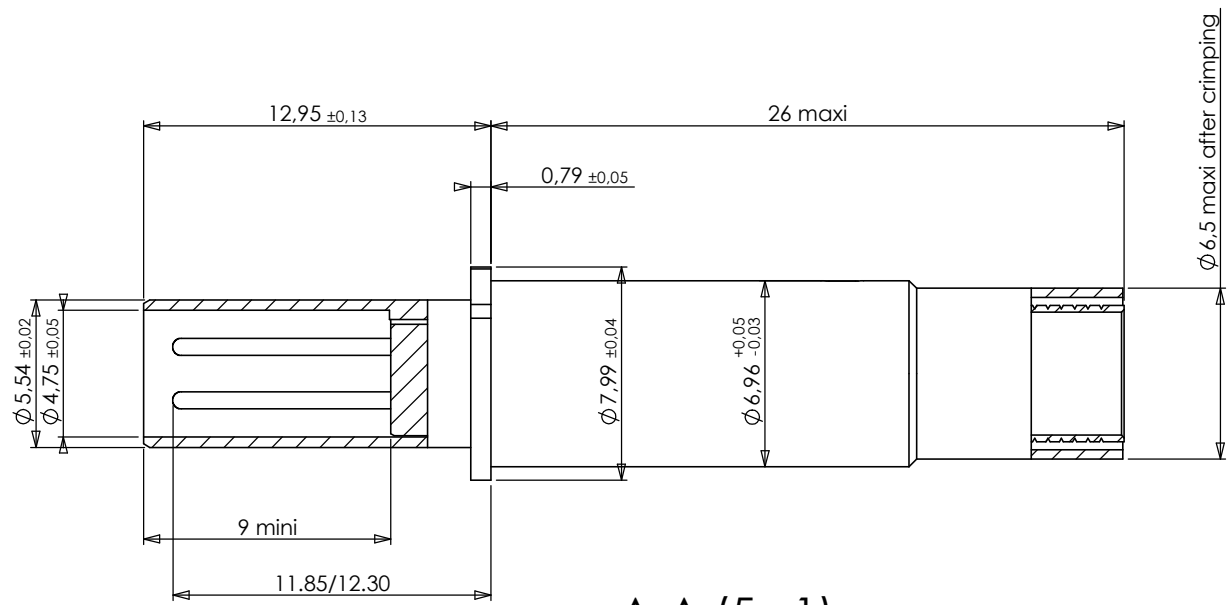

EX

A-A (5 : 1)

CABLE TYPE: ABS 1503 KD24
Reference document: ABS 0973
Wiring procedure: refer to NC 187-0108-08

Materials
 Body: Gold plated copper alloy
 Contacts: Gold plated copper alloy
 Crimp ferrule: Cold plated copper alloy
 Dielectric: PTFE

Size 24 contact

i	18/03/15	OE300315	SERIE	Bus Ethernet	DATE	27/01/04	VISA Creation Created	VISA Approval Approval
Revision	Date	Observations	DESIGNATION			REF :		
ORIGINE :			#8 P QUADRAX CONTACT			P/N: 187-0108-08		

Connecteurs Electriques Deutsch
 17, rue LAVOISIER - BP 117 - 27091 EVREUX CEDEX 9 - FRANCE

FICHE TECHNIQUE
TECHNICAL DATA SHEET

204-19-A/F00