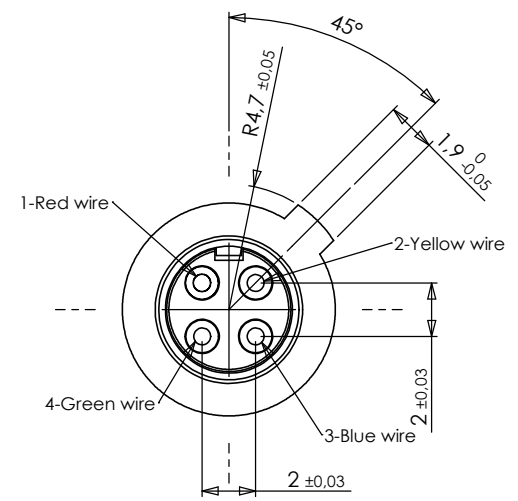

EX

A-A (5 : 1)

CABLE TYPE: ABS 1503 KD24
Reference document: ABS 0973
Wiring procedure: refer to NC 187-0108-08

Materials
 Body: Gold plated copper alloy
 Contacts: Gold plated copper alloy
 Crimp ferrule: Cold plated copper alloy
 Dielectric: PTFE

Size 24 contact

i	18/03/15	OE300315	SERIE	Bus Ethernet	DATE	27/01/04	VISA Creation Created	VISA Approval Approval
Revision	Date	Observations	DESIGNATION			REF :		
ORIGINE :			#8 P QUADRAX CONTACT			P/N: 187-0108-08		

Connecteurs Electriques Deutsch
 17, rue LAVOISIER - BP 117 - 27091 EVREUX CEDEX 9 - FRANCE

FICHE TECHNIQUE
TECHNICAL DATA SHEET

204-19-A/F00