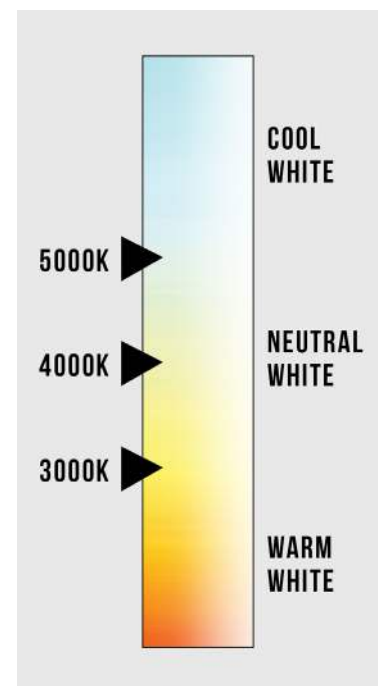

CORRELATED COLOR TEMPERATURE (CCT)

(866) 786-1117 • www.BeyondLEDTechnology.com

Due to continuous product improvement, information in this document is subject to change.