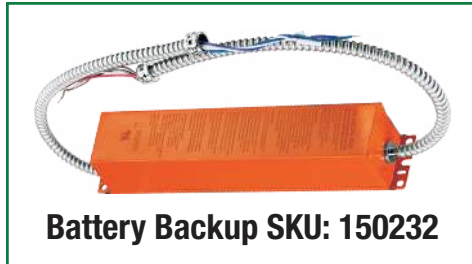

Versaflex 1.3

LED Commercial Down Light

Options