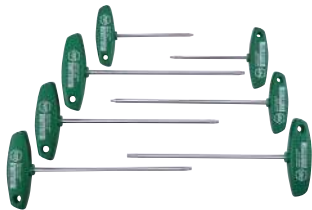

Wiha TORX® T-handle

364 TORX®, with Wiha-T-handle

Blade high alloy chrome-vanadium-molybdenum steel, hardened, hard chrome finish. Wiha T-handle high quality plastic, impact resistant.

Item	Star	Double Flute	Single Flute	Double Flute	Single Flute	Double Flute	Single Flute	Double Flute	Single Flute	Double Flute	Single Flute	Double Flute	Single Flute
No.	Size	mm	Inch	mm	Inch	mm	Inch	lbs	pkg.	Each			
364 09	T9	100	3.9	4.0	5/32	80	3.0	.07	10	\$4.98			
364 10	T10	100	3.9	4.0	5/32	80	3.0	.07	10	\$5.18			
364 15	T15	100	3.9	4.0	5/32	80	3.0	.07	10	\$5.80			
364 17	T15	200	7.9	5.5	7/32	80	3.0	.13	10	\$5.98			
364 20	T20	100	3.9	4.0	5/32	100	4.0	.10	10	\$6.58			
364 22	T20	200	7.9	5.5	7/32	100	4.0	.17	10	\$6.78			
364 25	T25	100	3.9	4.0	5/32	100	4.0	.11	10	\$6.84			
364 27	T25	200	7.9	5.5	7/32	100	4.0	.17	10	\$7.06			
364 30	T27	100	3.9	5.5	7/32	100	4.0	.14	10	\$7.82			
364 32	T27	200	7.9	5.5	7/32	100	4.0	.17	10	\$8.02			
364 35	T30	100	3.9	7.9	6.0	100	4.0	.14	10	\$7.70			
364 37	T30	200	7.9	6.0	1/4	100	4.0	.19	10	\$8.02			
364 40	T40	100	3.9	7.0	9/32	100	4.0	.16	10	\$8.50			
364 42	T40	200	7.9	7.0	9/32	100	4.0	.23	10	\$8.62			
364 45	T45	150	5.9	8.0	5/16	120	4.7	.29	10	\$10.38			
364 50	T50	150	5.9	9.0	3/8	120	4.7	.30	10	\$12.12			
364 52	T50	250	9.8	9.0	3/8	120	4.7	.45	10	\$12.80			

364 92 Set 7 Pc. TORX® T-handle.

Blade CVM steel, hardened, hard chrome finish. Wiha-T-handle high quality plastic, impact resistant.

Item	Star	Double Flute	Single Flute	Double Flute	Single Flute	Double Flute	Single Flute	Double Flute	Single Flute
No.	Size	mm		mm		mm		lbs.	
364 92	364 09	T9	100	364 27	T25	200		1.24	
	364 10	T10	100	364 32	T27	200			
	364 17	T15	200	364 37	T30	200		Each	
	364 22	T20	200					\$46.02	