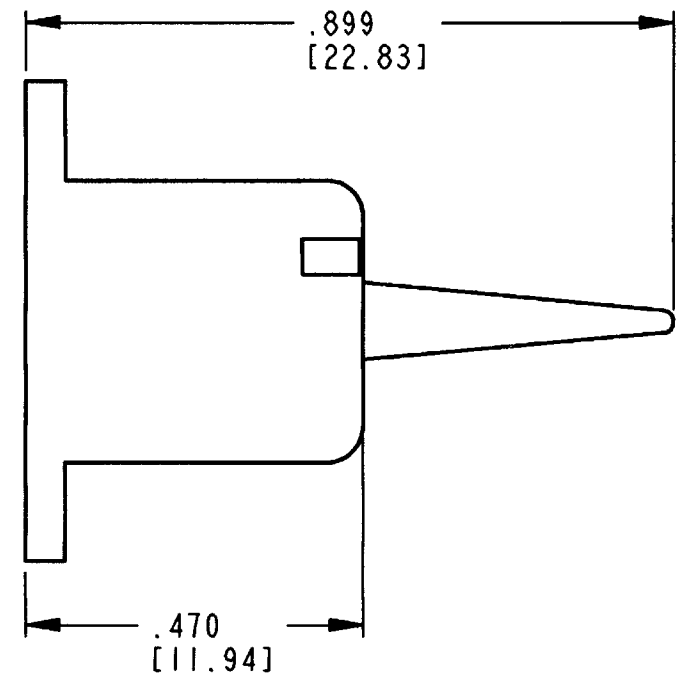

REV
A
WP-4S

REVISIONS			
SYM	DESCRIPTION	DATE	APPROVED
NC	NEW RELEASE PER E.O. P15472	11/7/97	RDR
A	REVISED PER E.O. P15558	2-24-98	RDR

SCALE 2:1

- NOTES:
4. COLOR: ORANGE.
 3. THIS PART MATES WITH DTP06-4S PLUG.
 2. DIMENSION TOLERANCE: ±.015[.38].
 1. DIMENSIONS ARE IN INCHES [METRIC].

SIGNATURE & DATE	
DR	D. MEYER 11/07/97
CHK	<i>S. Band</i> 2-23-98
PE	D. Meyer 2/20/98
APPD	<i>R. Reed</i> 2-24-98
SCALE	4:1
WT	

WEDGE LOCK
FOR 4 CONT. PLUG
HOUSING
DTP SERIES

ENVELOPE

CP	MATL. CODE
The Deutsch Company	
DEUTSCH I.P.D. 3850 INDUSTRIAL AVE. HEMET, CALIF. 92545	
B	WP-4S
DWG SIZE	CODE 11139 SHEET OF