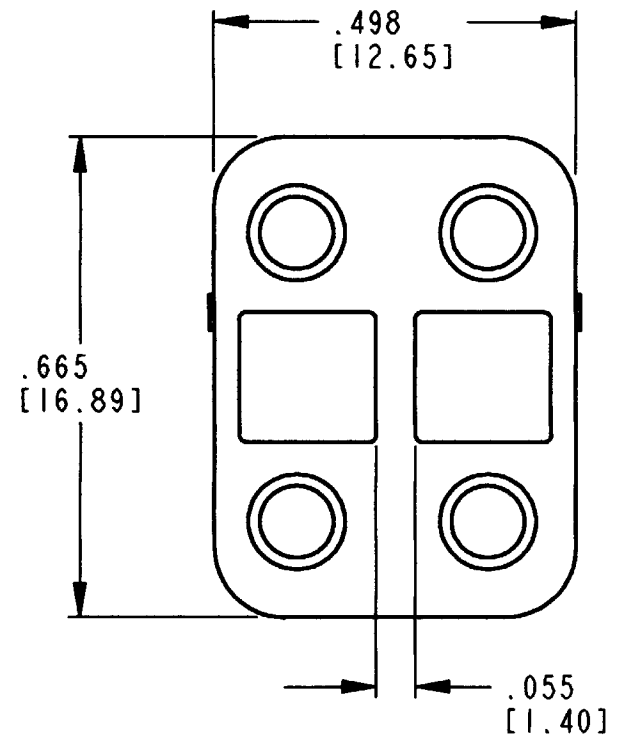

REV
A
WP-4S

REVISIONS			
SYM	DESCRIPTION	DATE	APPROVED
NC	NEW RELEASE PER E.O. P15472	11/7/97	RDR
A	REVISED PER E.O. P15558	2-24-98	RDR

SCALE 2:1

- NOTES:
4. COLOR: ORANGE.
 3. THIS PART MATES WITH DTP06-4S PLUG.
 2. DIMENSION TOLERANCE: ±.015[.38].
 1. DIMENSIONS ARE IN INCHES [METRIC].

SIGNATURE & DATE	
DR	D. MEYER 11/07/97
CHK	<i>S. Band</i> 2-23-98
PE	D. Meyer 2/20/98
APPD	<i>R. Reed</i> 2-24-98
SCALE	4:1
WT	

WEDGE LOCK
FOR 4 CONT. PLUG
HOUSING
DTP SERIES

ENVELOPE

CP	MATL. CODE
The Deutsch Company	
DEUTSCH I.P.D. 3850 INDUSTRIAL AVE. HEMET, CALIF. 92545	
B	WP-4S
DWG SIZE	CODE 11139 SHEET OF