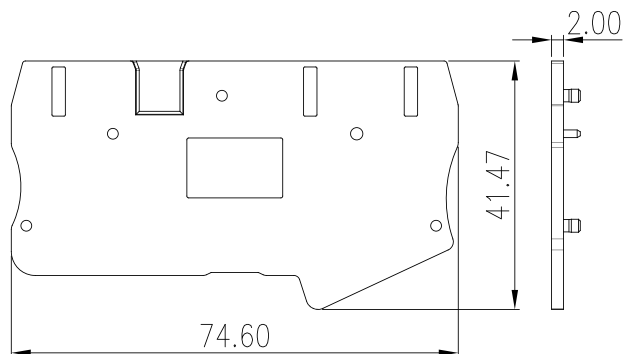

DP6C-TN

DIN Rail Terminal Blocks > Accessories

Specification

Product description	END COVER
Color	GREY(default)
Material	PA66
Inflammability class	UL94-V0
Compatible products	DP6-TN
Package	50 pcs / box