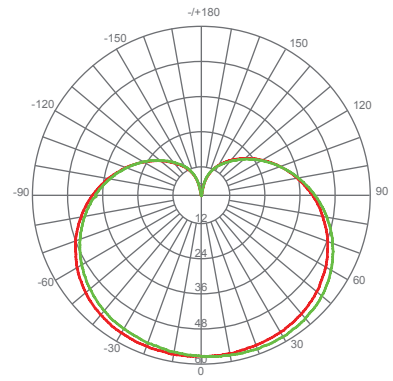

Product Photometric Data

Euri Lighting | A Division of IRTRONIX Inc.

20900 Normandie Avenue Bldg. B, Torrance, CA 90502 | Tel: 310.787.1100 | Fax: 310.787.1166 | www.eurilighting.com
©2020 Euri Lighting. All Rights Reserved