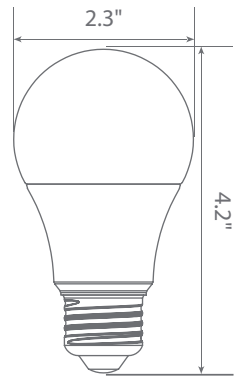

Product Dimensions