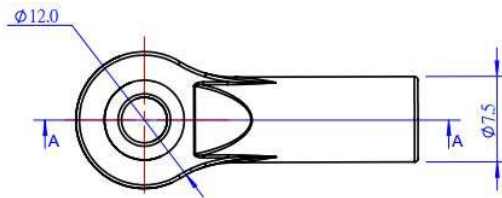

Fish-eye Joint M4 (4-Pack)

SKU: 89025 Weight: 12.00 Gram

What Is Fish-eye Joint M4?

Fish-eye Joint is frequently-used mechanical part of Makeblock platform which can rotate 360 degrees freely. The M4 hole on this joint allows you to connect with other Makeblock parts easily.

Feature

- ? Made from nylon and brass;
- ? Comes with a M4 hole, compatible with all Makeblock parts;
- ? High wear resistance, light-weight;
- ? Easy to assemble and disassemble;

Demo

Size Chart (mm):

Specifications

SKU	89025
Product Name	Fish-eye Joint M4 (4-Pack)
Net Weight	12g (0.42oz)
Package Content (Quantity x Part Name)	4 x Fish-eye Joint M4

<https://store.makeblock.com/fish-eye-joint-m4-4-pack/2-6-19>