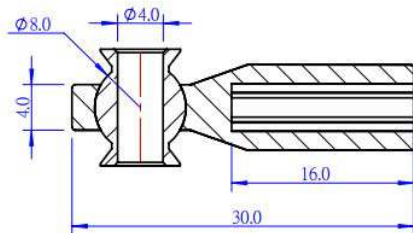

Fish-eye Joint M4 (4-Pack)

SKU: 89025 Weight: 12.00 Gram

What Is Fish-eye Joint M4?

Fish-eye Joint is frequently-used mechanical part of Makeblock platform which can rotate 360 degrees freely. The M4 hole on this joint allows you to connect with other Makeblock parts easily.

Feature

- ? Made from nylon and brass;
- ? Comes with a M4 hole, compatible with all Makeblock parts;
- ? High wear resistance, light-weight;
- ? Easy to assemble and disassemble;

Demo

Size Chart (mm):

Specifications

SKU	89025
Product Name	Fish-eye Joint M4 (4-Pack)
Net Weight	12g (0.42oz)
Package Content (Quantity x Part Name)	4 x Fish-eye Joint M4

<https://store.makeblock.com/fish-eye-joint-m4-4-pack/2-6-19>