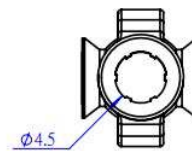

Fish-eye Joint M4 (4-Pack)

SKU: 89025 Weight: 12.00 Gram

What Is Fish-eye Joint M4?

Fish-eye Joint is frequently-used mechanical part of Makeblock platform which can rotate 360 degrees freely. The M4 hole on this joint allows you to connect with other Makeblock parts easily.

Feature

- ? Made from nylon and brass;
- ? Comes with a M4 hole, compatible with all Makeblock parts;
- ? High wear resistance, light-weight;
- ? Easy to assemble and disassemble;

Demo

Size Chart (mm):

Specifications