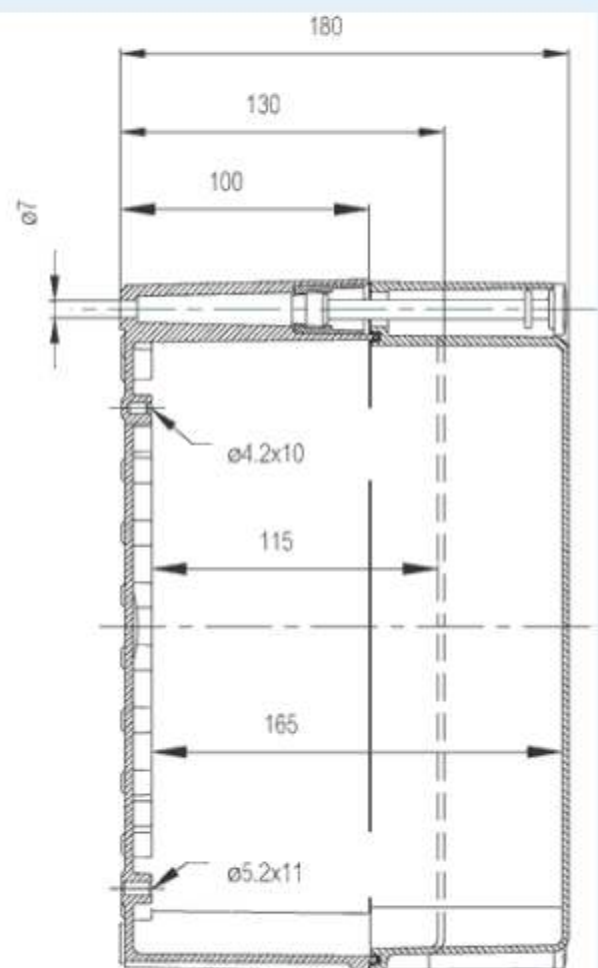

# PC 2819 18 G-2FSH

**FIBOX**  
Enclosing innovations

Sample image

**Order symbol:** PC 2819 18 G-2FSH

**Product nbr:** 2539511

**Description:** Enclosure, PC

**Remarks:** Opaque hinged cover

**Including:** Base with screws for mounting plate, cover with PUR gasket and polyamide cover screws.

**EAN:** 6418074052773

**El. number:**

- Finland: 3435736
- Denmark:
- Sweden: 2539511

Dimensions:	Height	Width	Depth
-------------	--------	-------	-------

mm:	280	190	180
-----	-----	-----	-----

inch:			
-------	--	--	--

EKV 12	DIN-35 Mounting rail, for enclosures: (160 x 35 x 1)
--------	---

EKJVT	Back Panel, for enclosures: (238 x 148 x 1)
-------	--

EKV 22	DIN-35 Mounting rail, for enclosures: (235 x 35 x 1)
--------	---