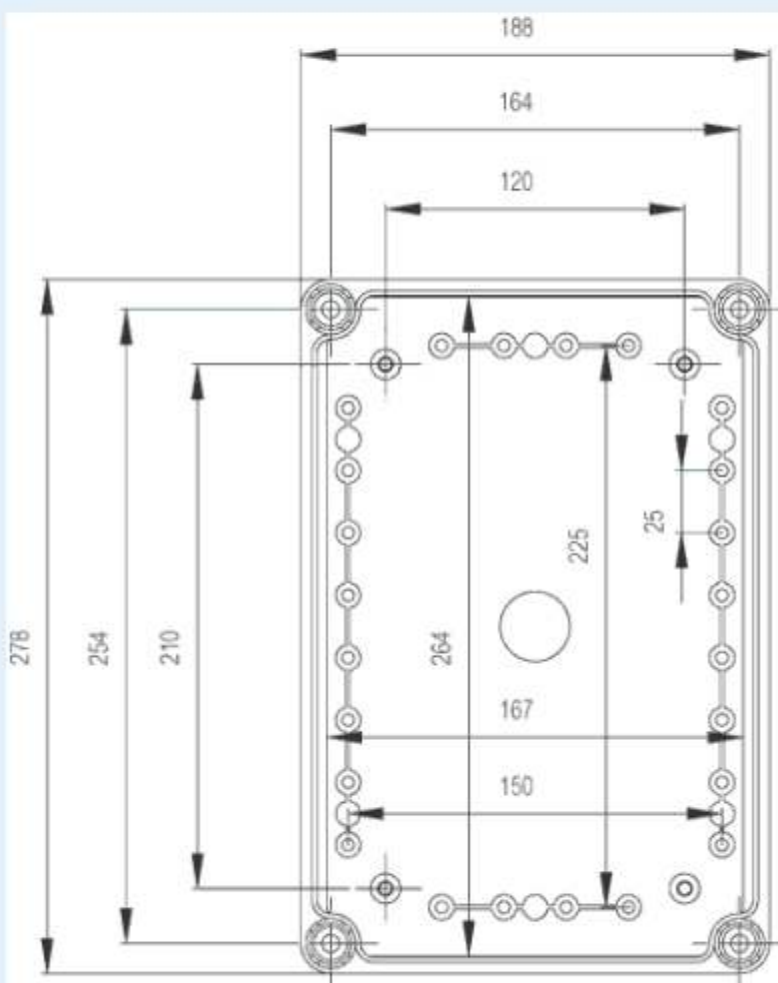

# PC 2819 18 G-2FSH

**FIBOX**  
Enclosing innovations

Sample image

**Order symbol:** PC 2819 18 G-2FSH

**Product nbr:** 2539511

**Description:** Enclosure, PC

**Remarks:** Opaque hinged cover

**Including:** Base with screws for mounting plate, cover with PUR gasket and polyamide cover screws.

**EAN:** 6418074052773

**El. number:**

- Finland: 3435736
- Denmark:
- Sweden: 2539511

Dimensions:	Height	Width	Depth
-------------	--------	-------	-------

mm:	280	190	180
-----	-----	-----	-----

inch:			
-------	--	--	--

EKV 12	DIN-35 Mounting rail, for enclosures: (160 x 35 x 1)
--------	---

EKJVT	Back Panel, for enclosures: (238 x 148 x 1)
-------	--

EKV 22	DIN-35 Mounting rail, for enclosures: (235 x 35 x 1)
--------	---