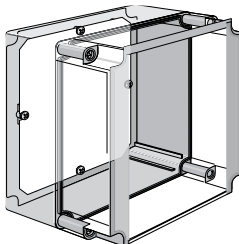

PANELS

BULLETIN: Q41Y

Catalog Number	Panel Size D x E mm/in.
Q138PE	98 x 48 3.86 x 1.89
Q1313PE	98 x 98 3.86 x 3.86
Q1813PE	148 x 98 5.83 x 3.86
Q1818PE	148 x 148 5.83 x 5.83
Q2518PE	223 x 148 8.78 x 5.83