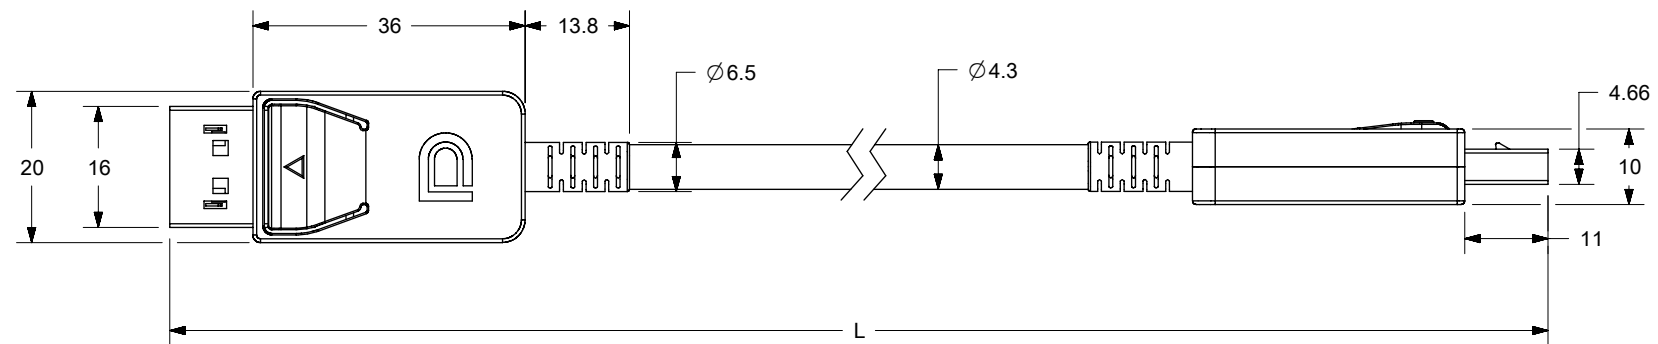

DisplayPort AOC P/N	OVERALL LENGTH, L (m)
1064135001	1
1064135003	3
1064135005	5
1064135010	10
1064135020	20
1064135030	30
1064135050	50
1064135100	100

- NOTES:
- SUPPORTS DisplayPort 1.4 SPECIFICATION.
  - MATERIAL:  
 BACKSHELL - FROSTING PLASTIC SHELL (ABS + PC)  
 CABLE - BLACK, FIRE RETARDANT PVC, INCLUDE 7X AWG26 COPPER WIRES AND 4X MULTIMODE FIBERS (50/125  $\mu$ m, OM2), KEVLAR FILLS AND THE TENSION CAN REACH 200 N
  - STANDARD DP HOOK CONNECTOR.

THIS DRAWING CONTAINS INFORMATION THAT IS PROPRIETARY TO MOLEX ELECTRONIC TECHNOLOGIES, LLC AND SHOULD NOT BE USED WITHOUT WRITTEN PERMISSION															
SYMBOLS	DIMENSION UNITS	SCALE	CURRENT REV DESC:												
	$\nabla = 0$	mm	1:1	<p><b>molex</b></p> <p>DISPLAYPORT 1.4 ACTIVE OPTICAL CABLE</p> <p>PRODUCT CUSTOMER DRAWING</p> <p>DOCUMENT NUMBER: 1064135001    DOC TYPE: PSD    DOC PART: 000    REVISION: A</p>											
$\nabla = 0$	GENERAL TOLERANCES (UNLESS SPECIFIED)														
$\nabla = 0$	ANGULAR TOL $\pm$ °														
$\nabla = 0$	4 PLACES	$\pm$													
$\nabla = 0$	3 PLACES	$\pm$													
$\nabla = 0$	2 PLACES	$\pm$													
$\nabla = 0$	1 PLACE	$\pm$													
$\nabla = 0$	0 PLACES	$\pm$													
$\nabla = 0$	DRAFT WHERE APPLICABLE MUST REMAIN WITHIN DIMENSIONS		THIRD ANGLE PROJECTION							DRAWING	SERIES	MATERIAL NUMBER	CUSTOMER	SHEET NUMBER	
$\nabla = 0$										A-SIZE	106413	SEE TABLE		1 OF 1	