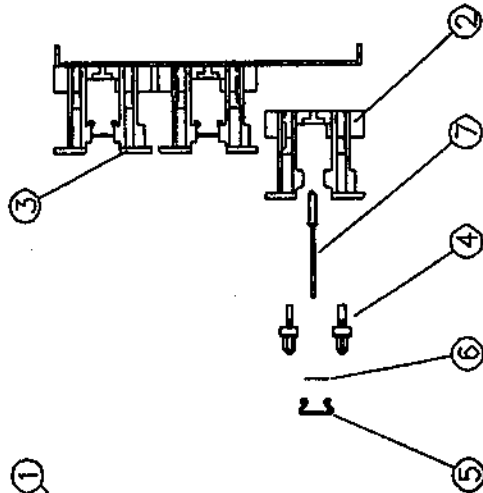

REC'D SEP 11 2003

T110RM1288-4, Includes T 246 To Complete Kit.

ITEM	PARTS NAME	QTY	UNIT	料號
1	300 PAIR PANEL	1		LD02538
2	400 PAIR BLOCK	2		LP13668
3	100 PAIR BLOCK	2		LP13408
4	24 PR INSERT	12		LP1664
5	INDEX HOLDER	6		LP1027
6	INDEX PAPER	6		LFR00572
7	REVIT	12		LT000085

268
48
46

HELLERMANN TYTON

1110896-288
Z1085.000
E0
Z1085

HELLERMANN TYTON
1110896-288
Z1085.000
E0
Z1085

XMI-DYNA096CST