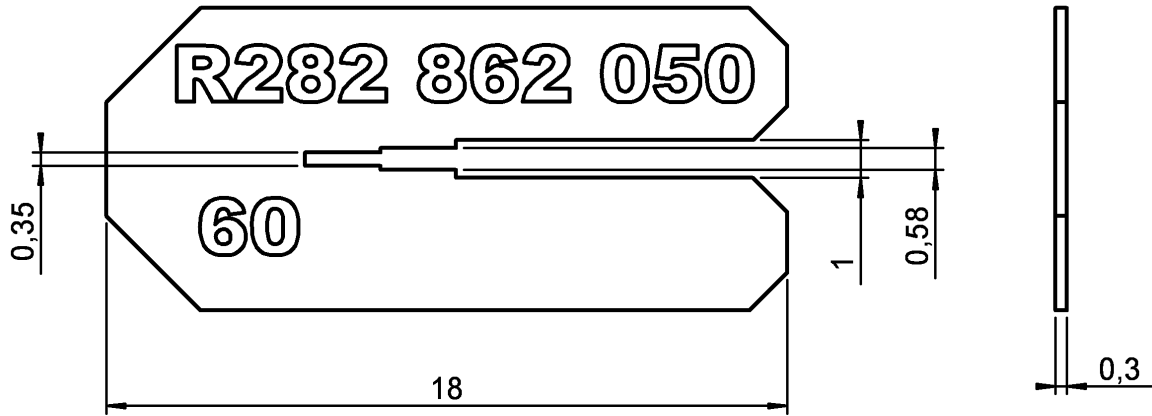

SOLDER GAUGE THICK .012

R282.862.050

Series : OUT

GAUGE FOR SEMI-RIGID CABLE .047 AND .085

Issue : 0210 A

In the effort to improve our products, we reserve the right to make changes judged to be necessary.