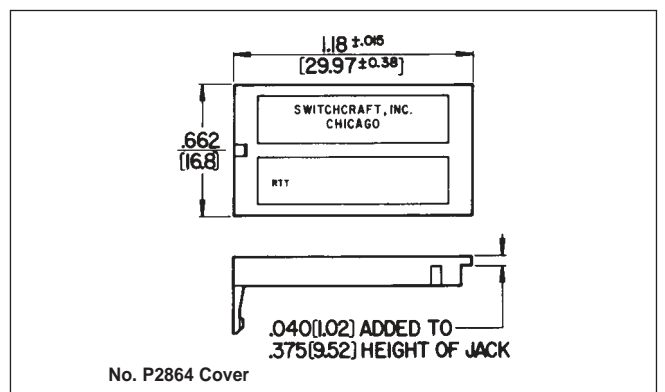

MINIATURE TELEPHONE JACKS, RIGHT ANGLE, PC MOUNT

DIMENSIONS ARE FOR REFERENCE ONLY $\frac{\text{Inch}}{\text{(mm)}}$

NOTE: Contact your Switchcraft Representative for price and delivery.