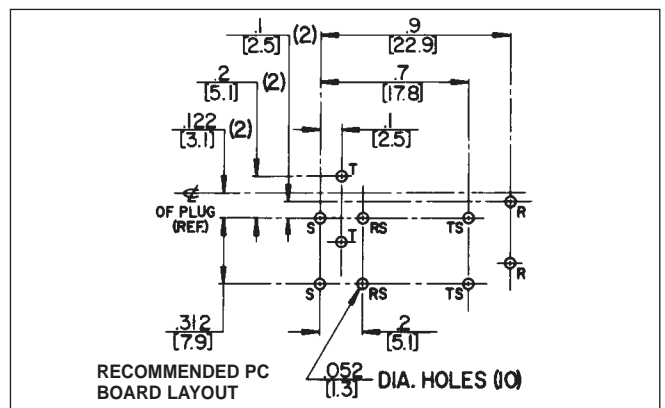

MINIATURE TELEPHONE JACKS, RIGHT ANGLE, PC MOUNT

DIMENSIONS ARE FOR REFERENCE ONLY $\frac{\text{Inch}}{\text{(mm)}}$

NOTE: Contact your Switchcraft Representative for price and delivery.