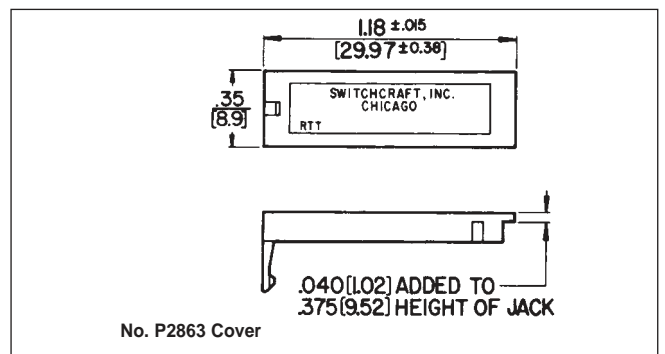

MINIATURE TELEPHONE JACKS, RIGHT ANGLE, PC MOUNT

DIMENSIONS ARE FOR REFERENCE ONLY $\frac{\text{Inch}}{\text{(mm)}}$

NOTE: Contact your Switchcraft Representative for price and delivery.