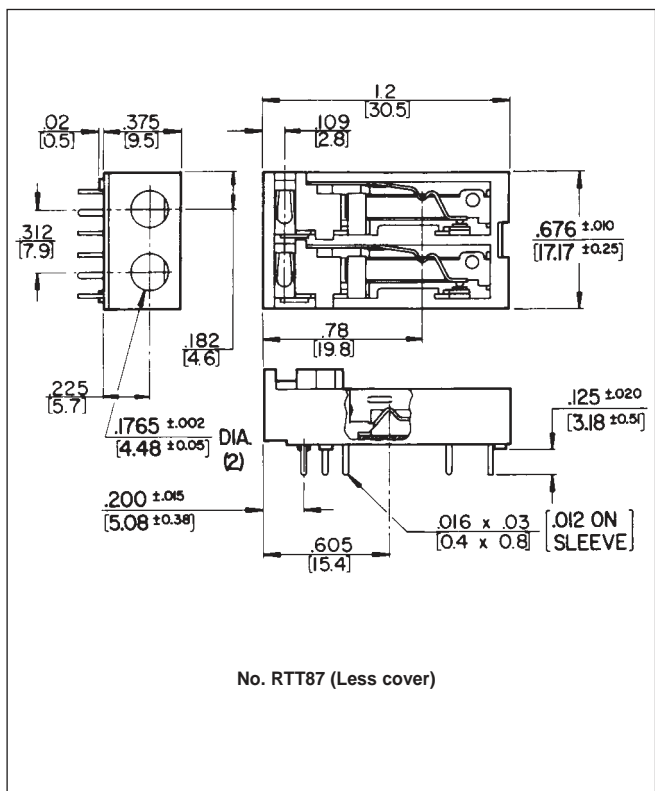

MINIATURE TELEPHONE JACKS, RIGHT ANGLE, PC MOUNT

DIMENSIONS ARE FOR REFERENCE ONLY $\frac{\text{Inch}}{\text{(mm)}}$

NOTE: Contact your Switchcraft Representative for price and delivery.