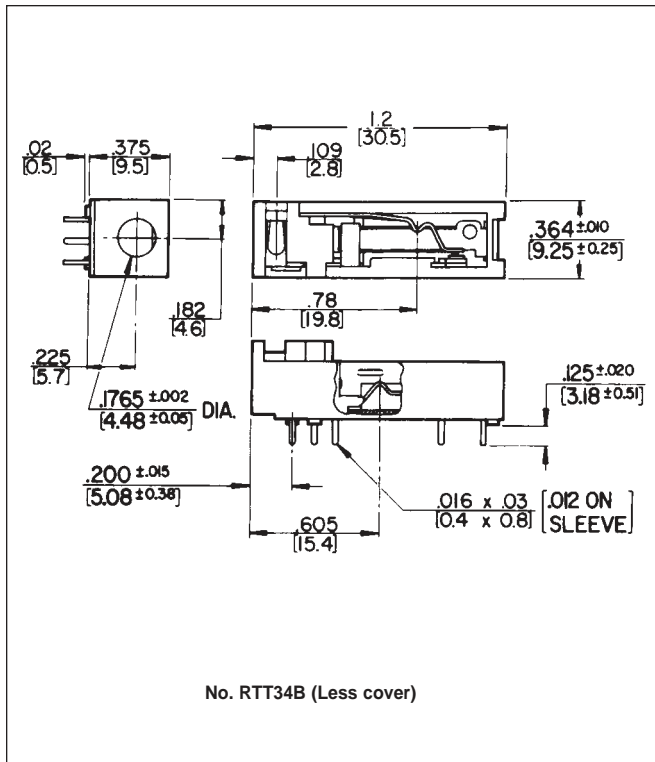

MINIATURE TELEPHONE JACKS, RIGHT ANGLE, PC MOUNT

DIMENSIONS ARE FOR REFERENCE ONLY $\frac{\text{Inch}}{\text{(mm)}}$

NOTE: Contact your Switchcraft Representative for price and delivery.