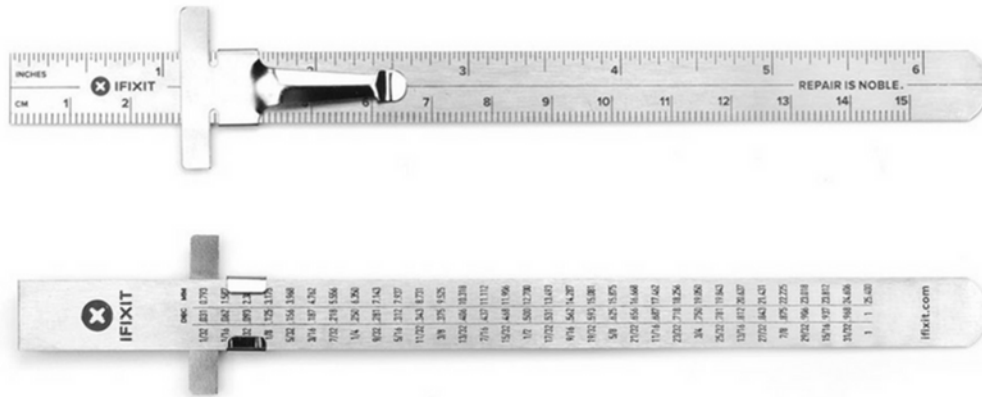

## iFixit 6 Inch Metal Ruler

Measure, calculate, design, and show off your Fixers' pride. Sturdy six inch (15 cm) ruler includes a pocket clip that..

**Measure, calculate, design, and show off your Fixers' pride.**

- Sturdy six inch (15 cm) ruler includes a pocket clip that doubles as a sliding measurement stop.
- Toss it in your shirt pocket or tool roll—you'll be surprised how often you use it to measure, align, and sketch on the job.
- Reference table to convert fractional inches to decimal and millimeters.
- Steel construction means it's up to light scraping and prying in a pinch.

<https://uk.pi-supply.com/products/ifixit-6-inch-metal-ruler> 8-28-18