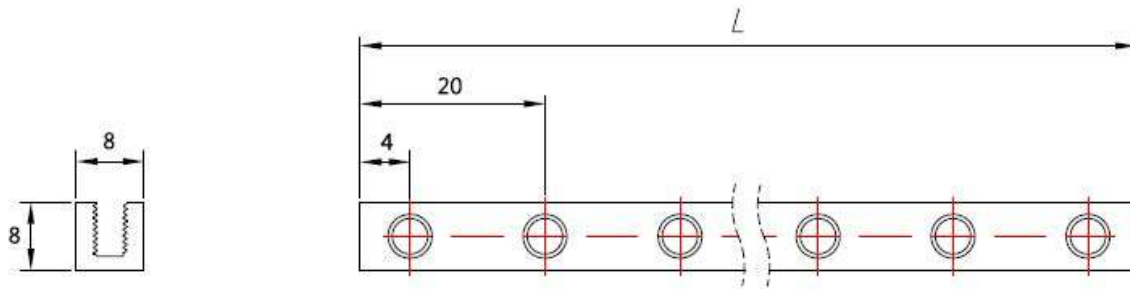

## Description:

Makeblock Beam0808 is one of the most frequently used part in Makeblock platform, it is compatible with most makeblock motion and structure components.

## Features:

- Made from 6061 aluminum extrusion, anodized surface. Excellent strength and twist resistance.
- With holes on 16mm increments, can be drilled for 4mm hardware.
- Threaded slot enables easy and flexible connection.
- Cross-sectional area 8x8mm, length 104mm.
- Sold in Packs of 4.

## Size Charts(mm):

*Note : In the middle of the thread groove is M4.*