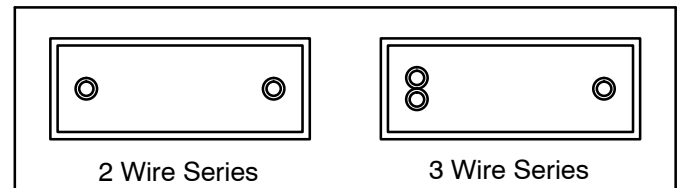

PERFORMANCE SPECIFICATIONS

Operating Temperature Range: -25°C to +70°C

Insulation Resistance (at +20°C):

- Between Terminals: $\geq 1000M\Omega$
- Between Terminals and Case: $\geq 2000M\Omega$