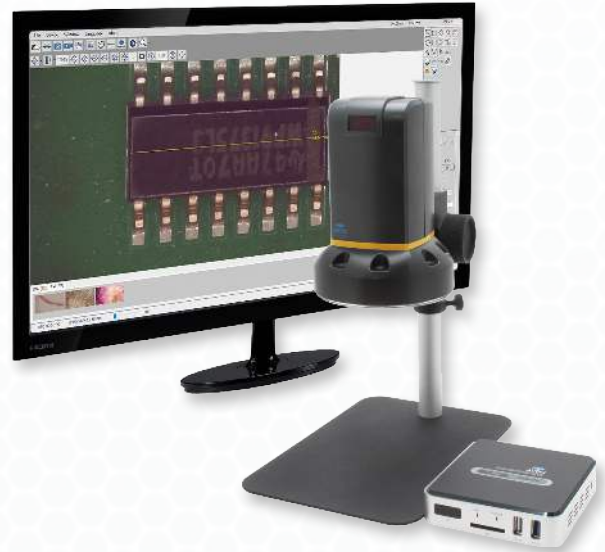

- No PC Required**
Connect to an HDMI monitor
- Included Software**
Annotate & take accurate measurements
- Capture HD Images**
Save images/videos to SD card
- Compatible w/ Cyclops HDMI**
Access imaging & measurement software

HDMI Image Measurement Box

Utilize Advanced Imaging & Measurement Software with the Cyclops HDMI

For Cyclops HDMI

Designed for use with Aven’s Cyclops HDMI Digital Microscope, this device gives operators access to advanced imaging & measurement software with no need to connect to a PC. Capture images/videos, measure, write on-screen notes, and more.

Key Features

- HDMI output to your monitor
- USB port for keyboard or mouse
- Save image/video files to SD card
- Take accurate measurements
- Make on-screen notes
- Utilize on-screen grids and overlays

Capture High Quality Images/Videos

HDMI Image Measurement Box For Cyclops HDMI

Item #	26700-401-IMB-08
Resolution	1920 x 1080 @ 30FPS
Interface	HDMI
Storage	SD Card
Measurement	via built-in software
Package Contents	<ul style="list-style-type: none"> • Image Measurement Box • HDMI Cable • 5v Power Supply • USB mini to USB 2.0 cable • HDMI Power Supply Adapter (for older Cyclops HDMI models)