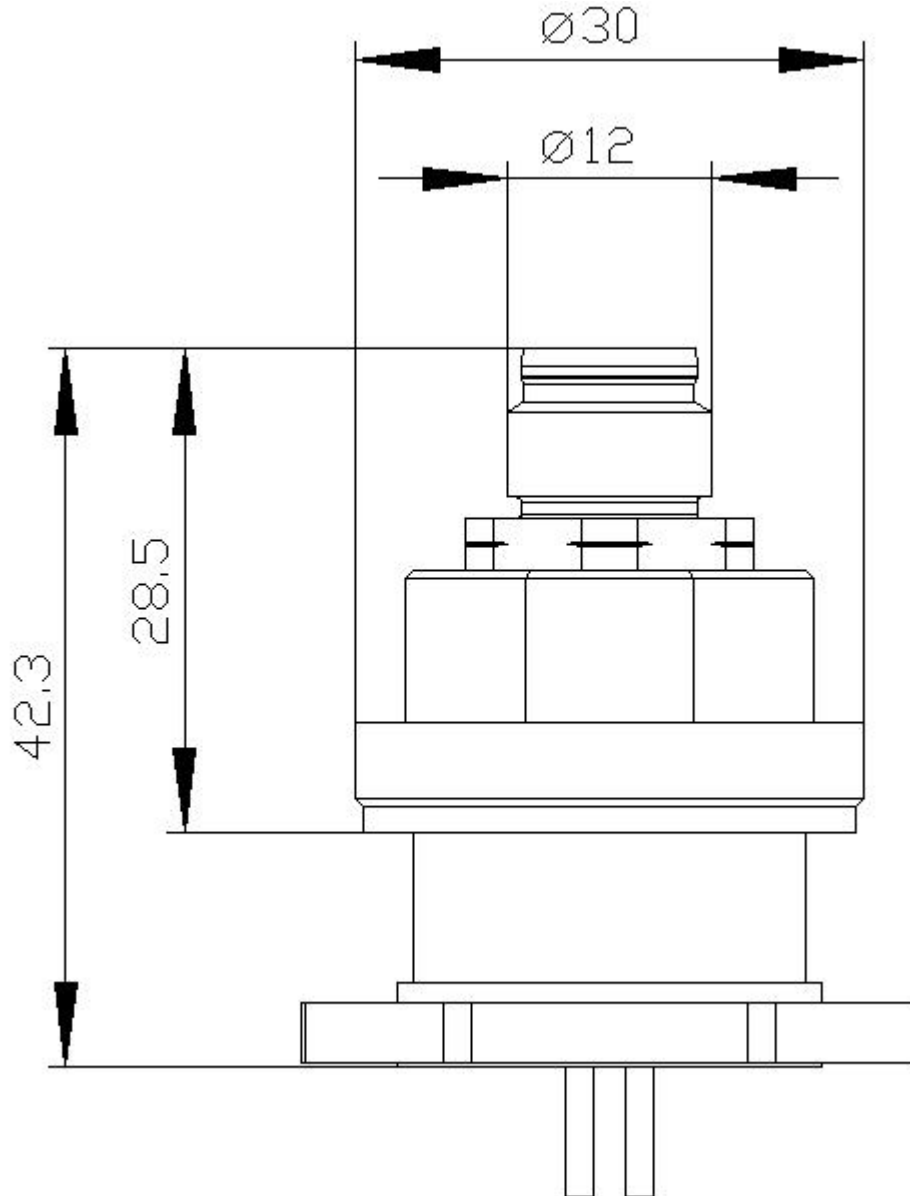

Further information

Information- and Downloadcenter (Catalogs, Brochures,...)

<https://www.siemens.com/ic10>

Industry Mall (Online ordering system)

<https://mall.industry.siemens.com/mall/en/en/Catalog/product?mlfb=3SU1950-0HS10-0AA0>

Cax online generator

<http://support.automation.siemens.com/WW/CAXorder/default.aspx?lang=en&mlfb=3SU1950-0HS10-0AA0>

Service&Support (Manuals, Certificates, Characteristics, FAQs,...)

<https://support.industry.siemens.com/cs/ww/en/ps/3SU1950-0HS10-0AA0>

Image database (product images, 2D dimension drawings, 3D models, device circuit diagrams, EPLAN macros, ...)

<http://www.automation.siemens.com/bilddb/cax_de.aspx?mlfb=3SU1950-0HS10-0AA0&lang=en>

last modified:

5/15/2020