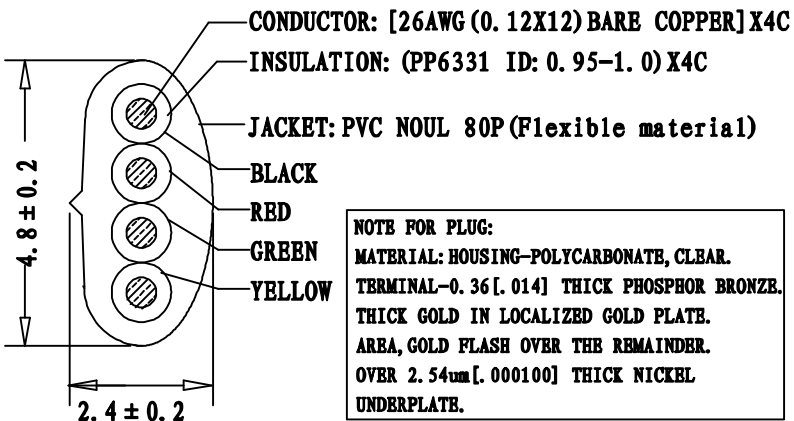

PACKAGE: INDIVIDUAL PE BAG.

TERMINATION:

P1	P2	COLOR
1	1	BLACK
2	2	RED
3	3	GREEN
4	4	YELLOW

SEC:A-A

PART NO	DRAWING NO	BUYER COLOR	VENDOR COLOR	RETRACTED LENGTH ("L3")	CUSTOMER Accepted ("L2")	CUT LENGTH "L1"
522-26-4400-SV-0005F	A	Silver	S49-1 LIGHT	330 ± 30	5.0FT-5.75FT	2300-2400
522-26-4400-SV-0007F	B	Silver	S49-1 LIGHT	470 ± 30	7.0FT-8.05FT	3000-3200
522-26-4400-SV-0010F	C	Silver	S49-1 LIGHT	630 ± 50	10.0FT-11.5FT	4300-4500
522-26-4400-SV-0012F	D	Silver	S49-1 LIGHT	800 ± 50	12.0FT-13.8FT	5200-5400
522-26-4400-SV-0014F	B	Silver	S49-1 LIGHT	850 ± 50	14.0FT-16.1FT	5800-6000
522-26-4400-SV-0025F	F	Silver	S49-1 LIGHT	1900 ± 50	25.0FT-28.75FT	10800-11000

REVISE	VERSION	BASIS	CONTENTS

CnC Tech, LLC Industrial Cable and Connector Technology			
IDRAWING NO:	671-328	CUSTOMER:	L-671
ITEM NO:	4C COILD CORD P+P PLUG	UNIT:	mm
DATE:	2012-02-20	ISSUE:	(A/0)
DRAWN:	QE:	QA:	
SALES DEPT:		SALES MANAGER:	